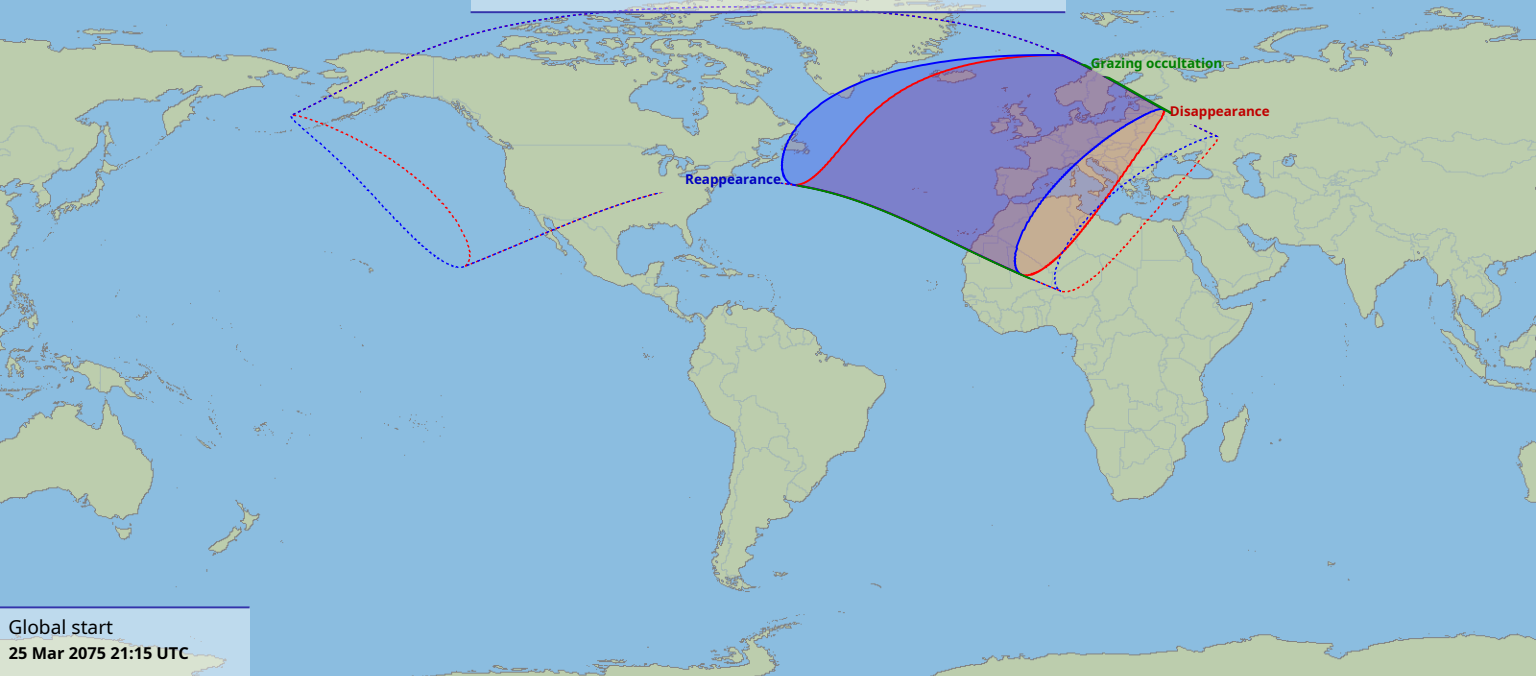

Visibility of the lunar occultation of Neptune on 25 Mar 2025

Global start
25 Mar 2025 21:15 UTC

Global end
26 Mar 2025 01:21 UTC