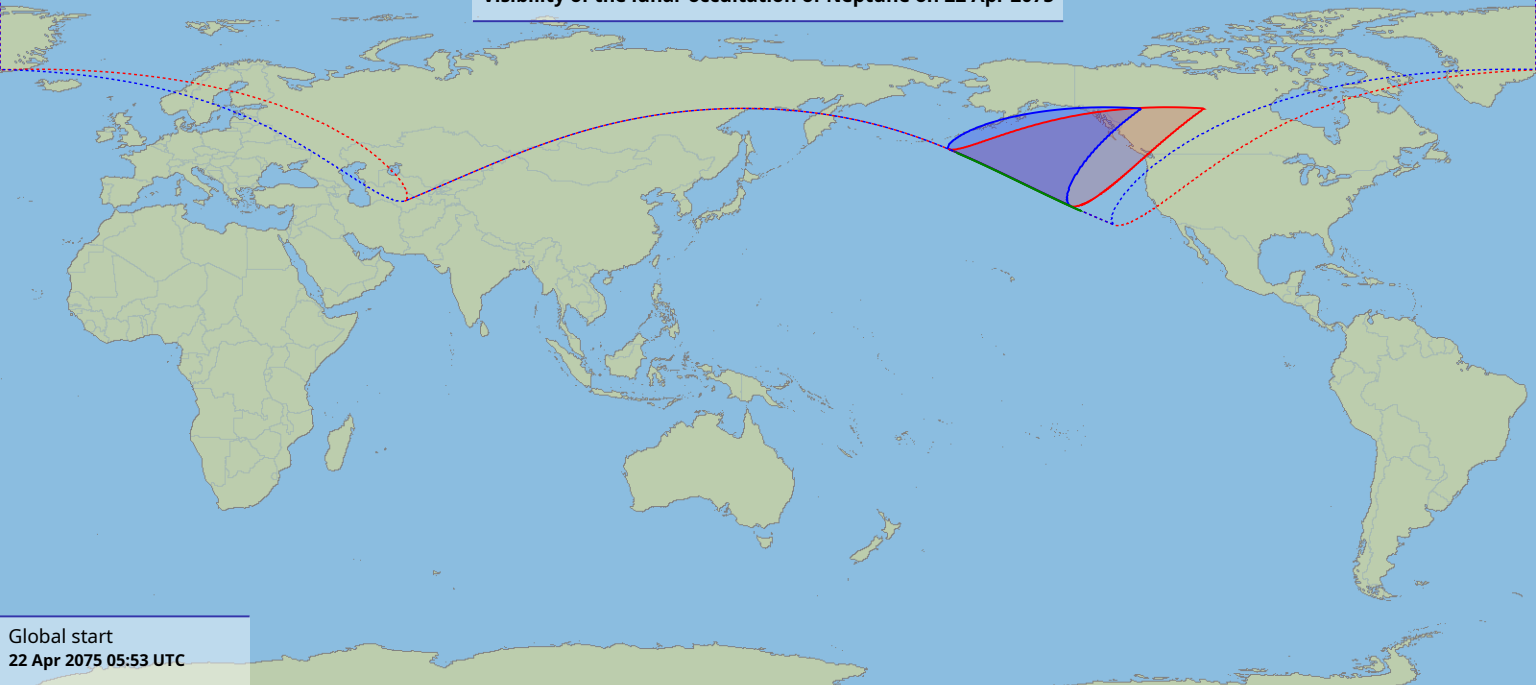

Visibility of the lunar occultation of Neptune on 22 Apr 2075

Global start
22 Apr 2075 05:53 UTC

Global end
22 Apr 2075 09:13 UTC