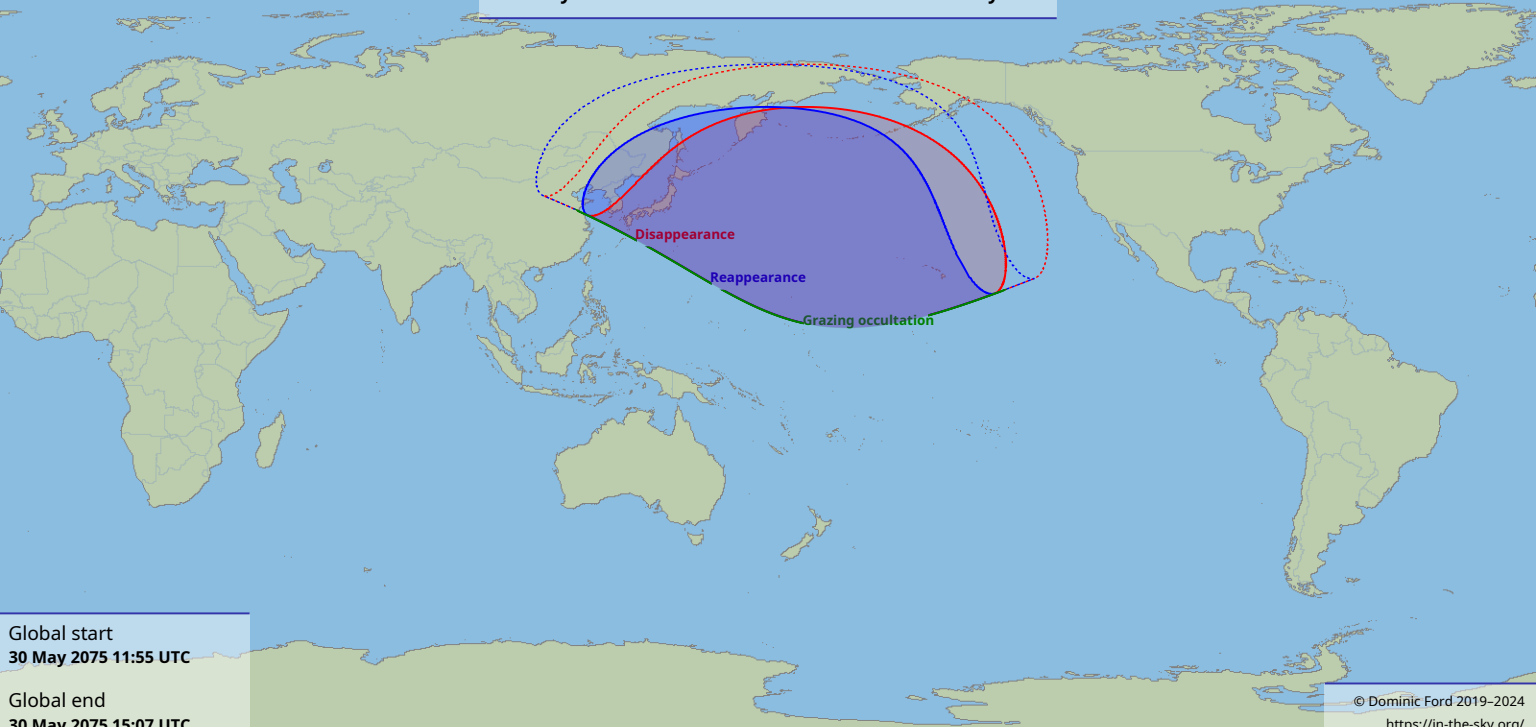

Visibility of the lunar occultation of Saturn on 30 May 2025

Global start
30 May 2025 11:55 UTC

Global end
30 May 2025 15:07 UTC