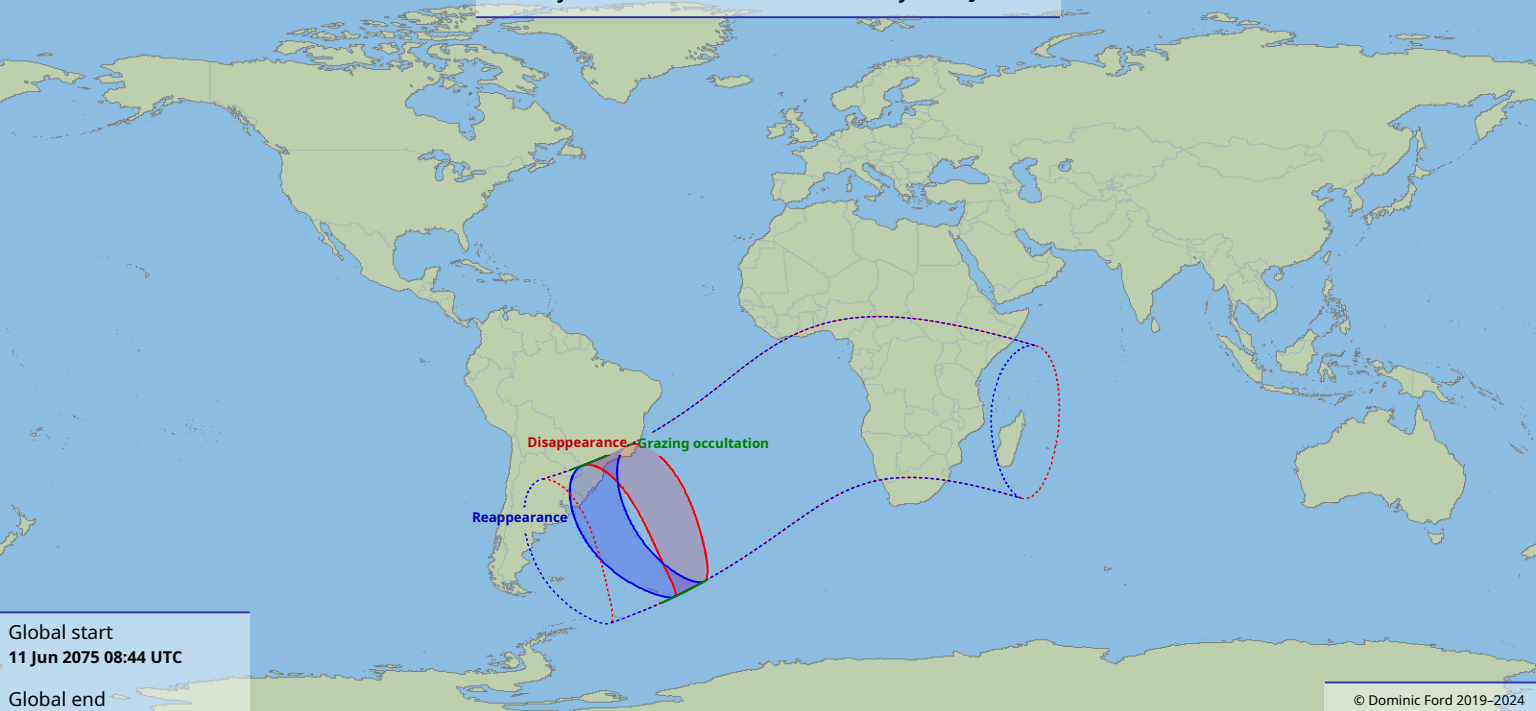

Visibility of the lunar occultation of Mercury on 11 Jun 2075

Global start
11 Jun 2075 08:44 UTC

Global end
11 Jun 2075 13:21 UTC