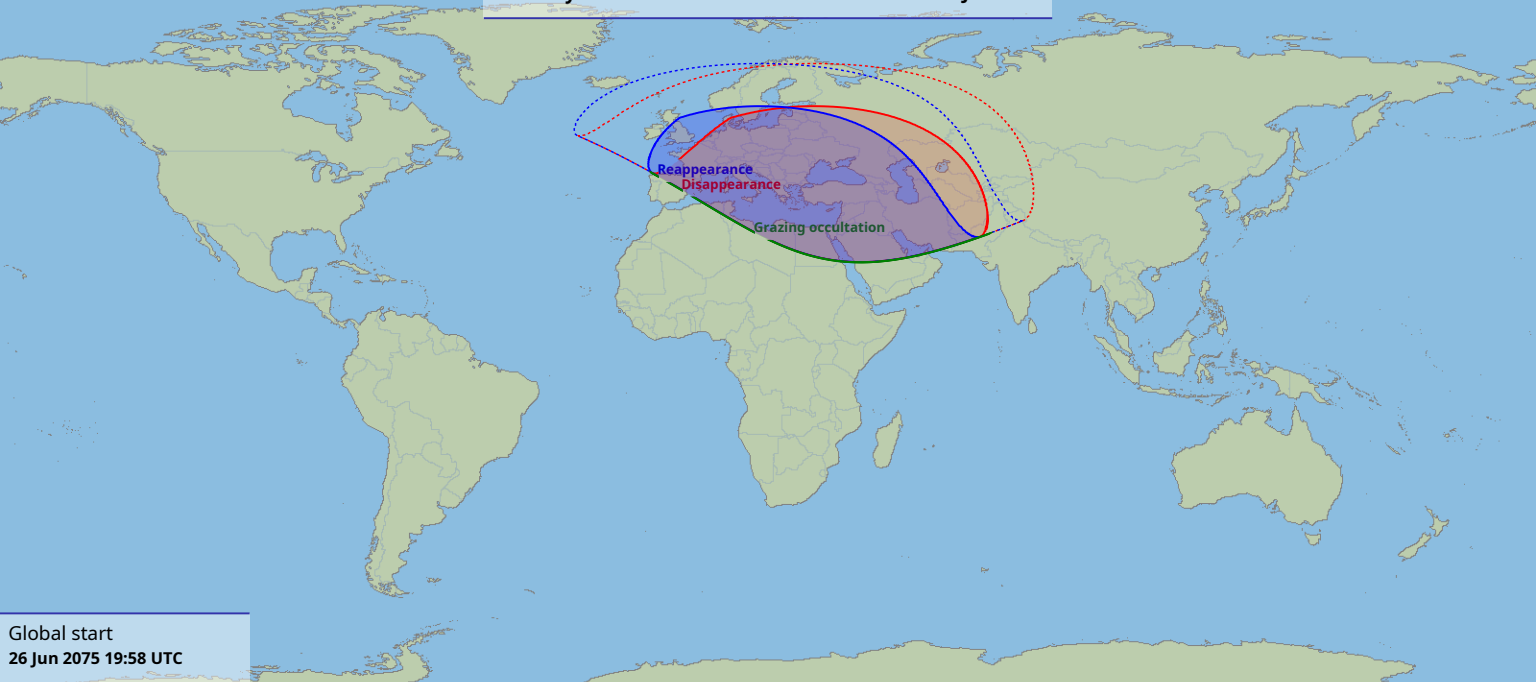

Visibility of the lunar occultation of Saturn on 26 Jun 2075

Global start
26 Jun 2075 19:58 UTC

Global end
26 Jun 2075 22:31 UTC