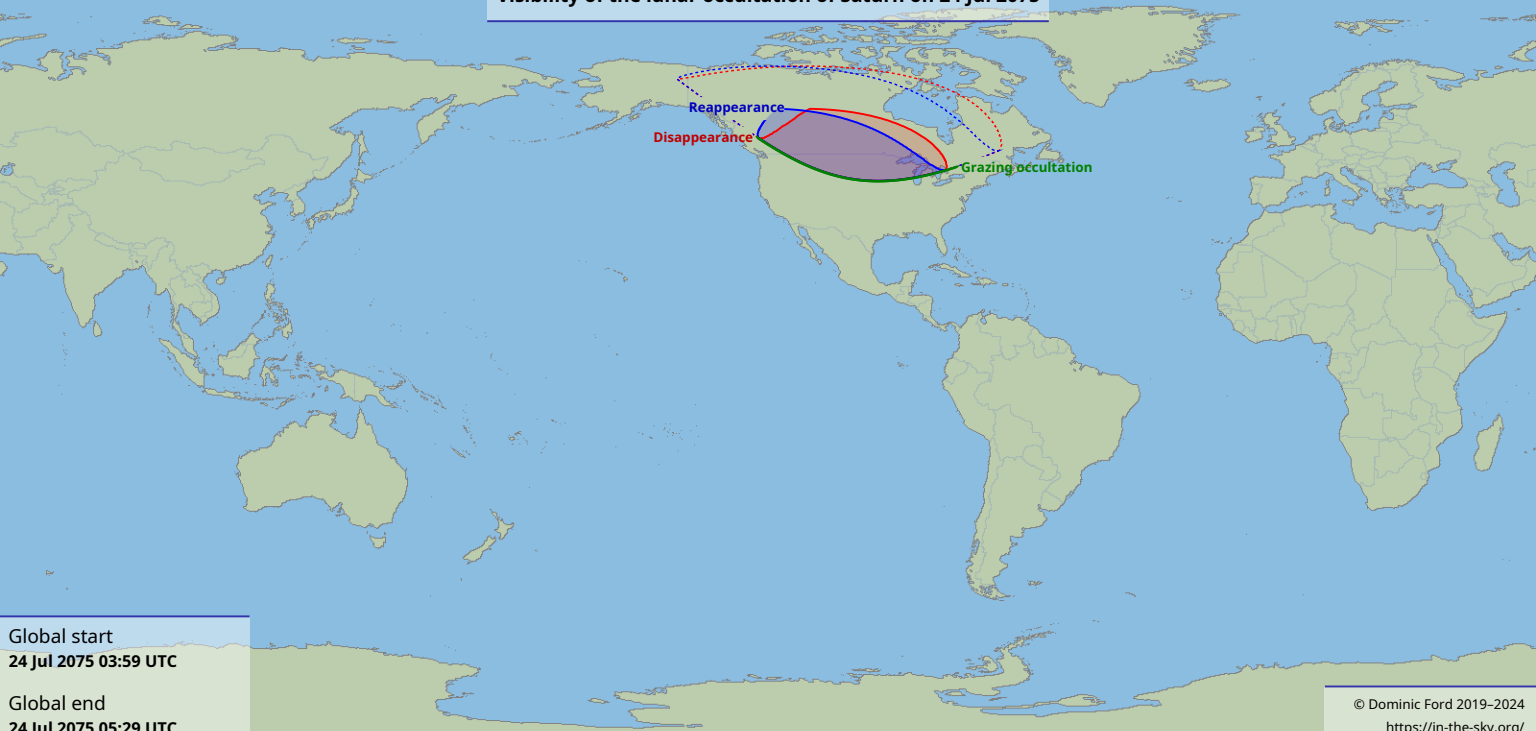

Visibility of the lunar occultation of Saturn on 24 Jul 2075

Global start
24 Jul 2075 03:59 UTC

Global end
24 Jul 2075 05:29 UTC