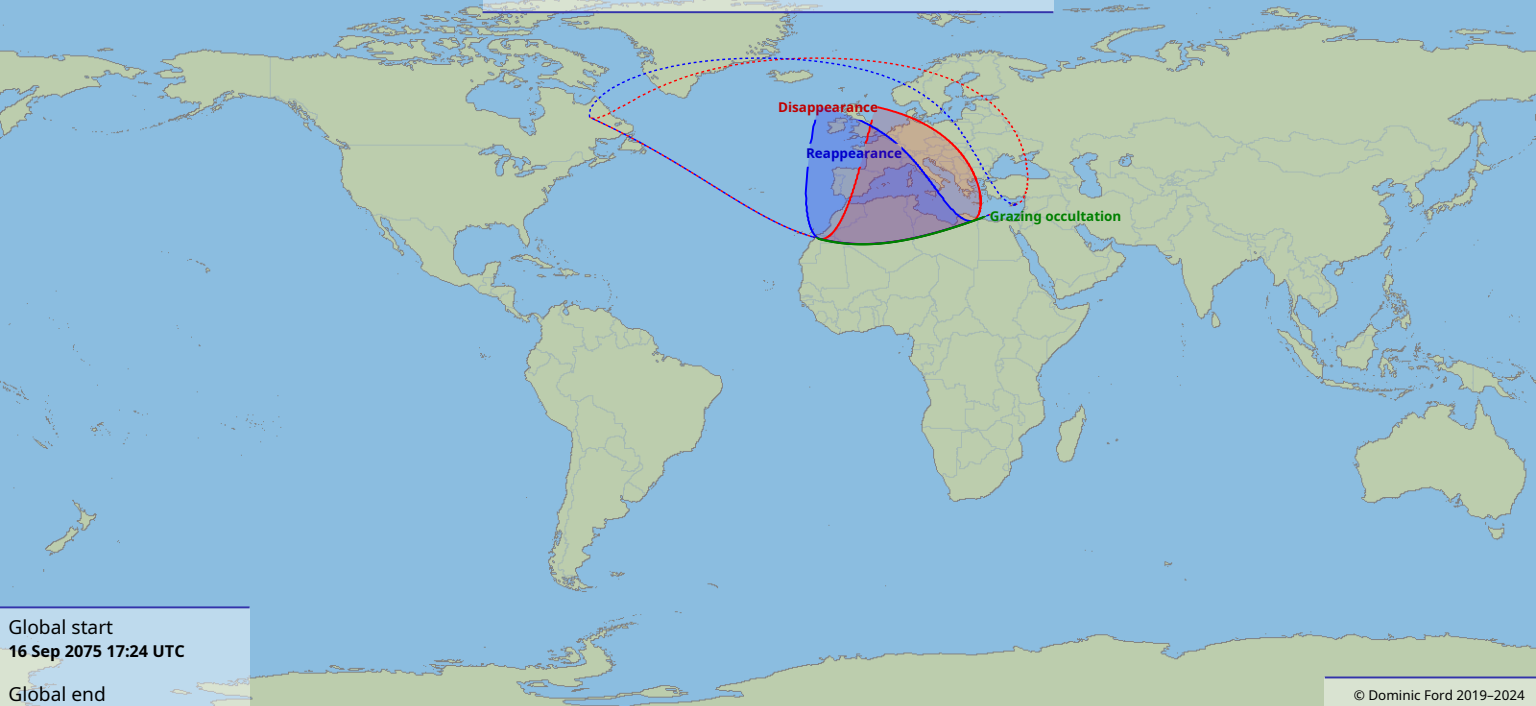

# Visibility of the lunar occultation of Saturn on 16 Sep 2075

Global start  
16 Sep 2075 17:24 UTC

Global end  
16 Sep 2075 19:55 UTC