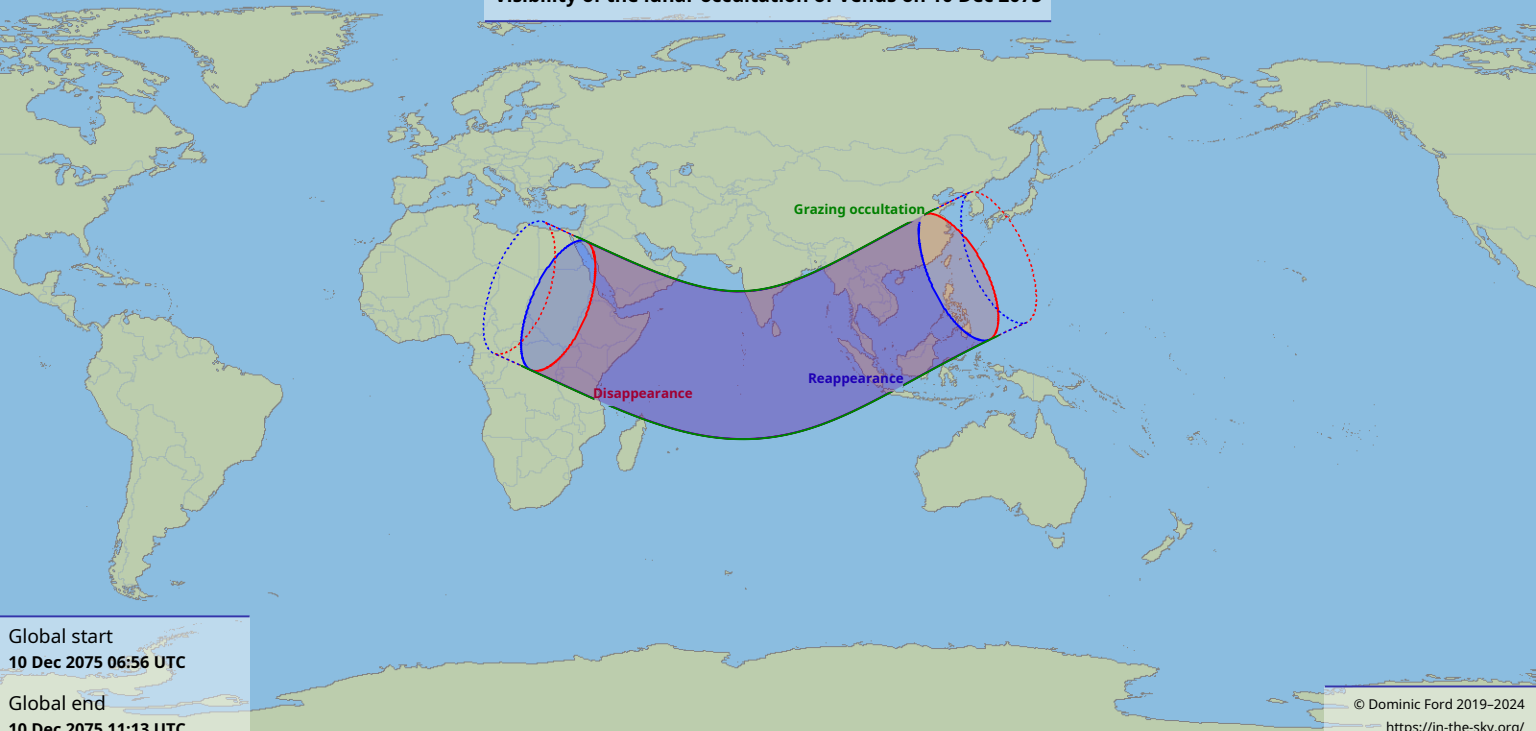

# Visibility of the lunar occultation of Venus on 10 Dec 2075

Global start  
10 Dec 2075 06:56 UTC

Global end  
10 Dec 2075 11:13 UTC