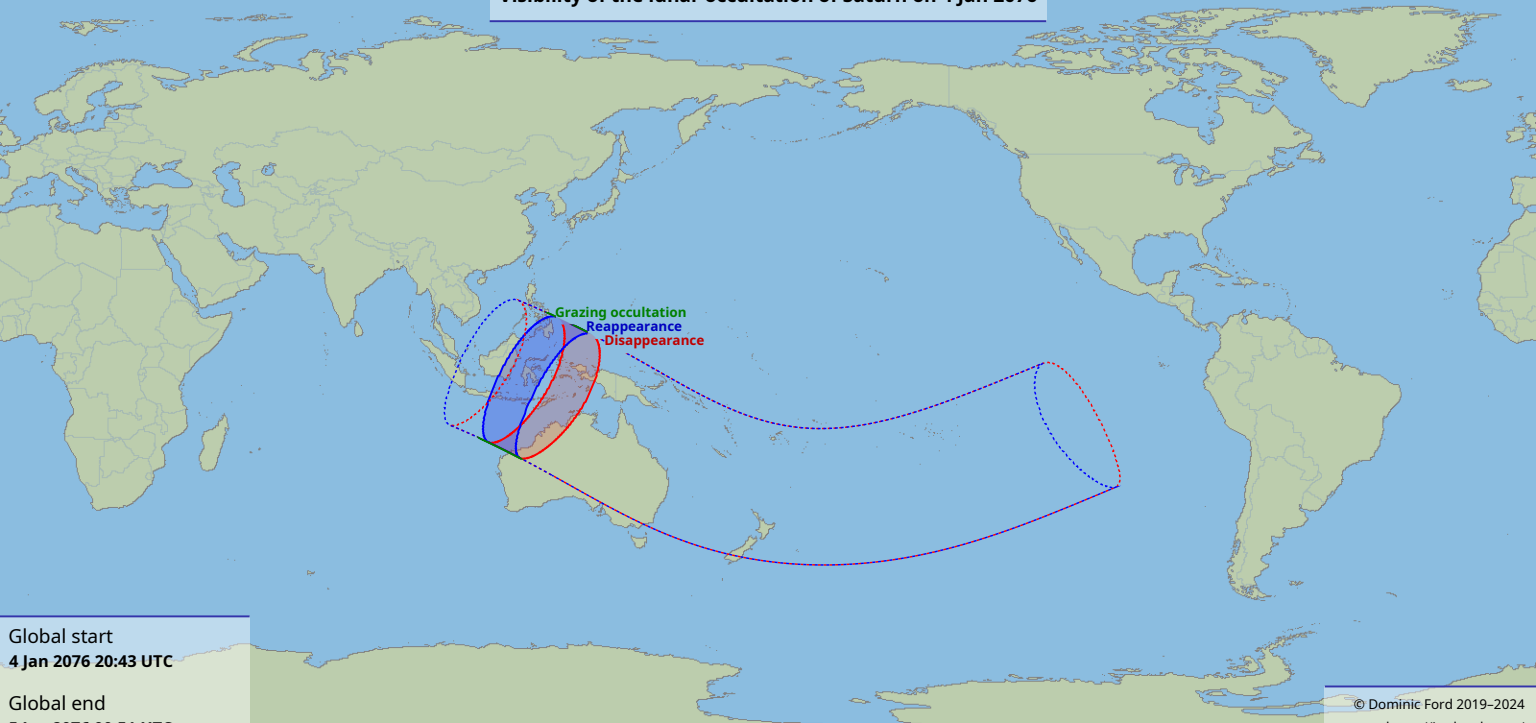

Visibility of the lunar occultation of Saturn on 4 Jan 2076

Global start
4 Jan 2076 20:43 UTC

Global end
5 Jan 2076 00:51 UTC