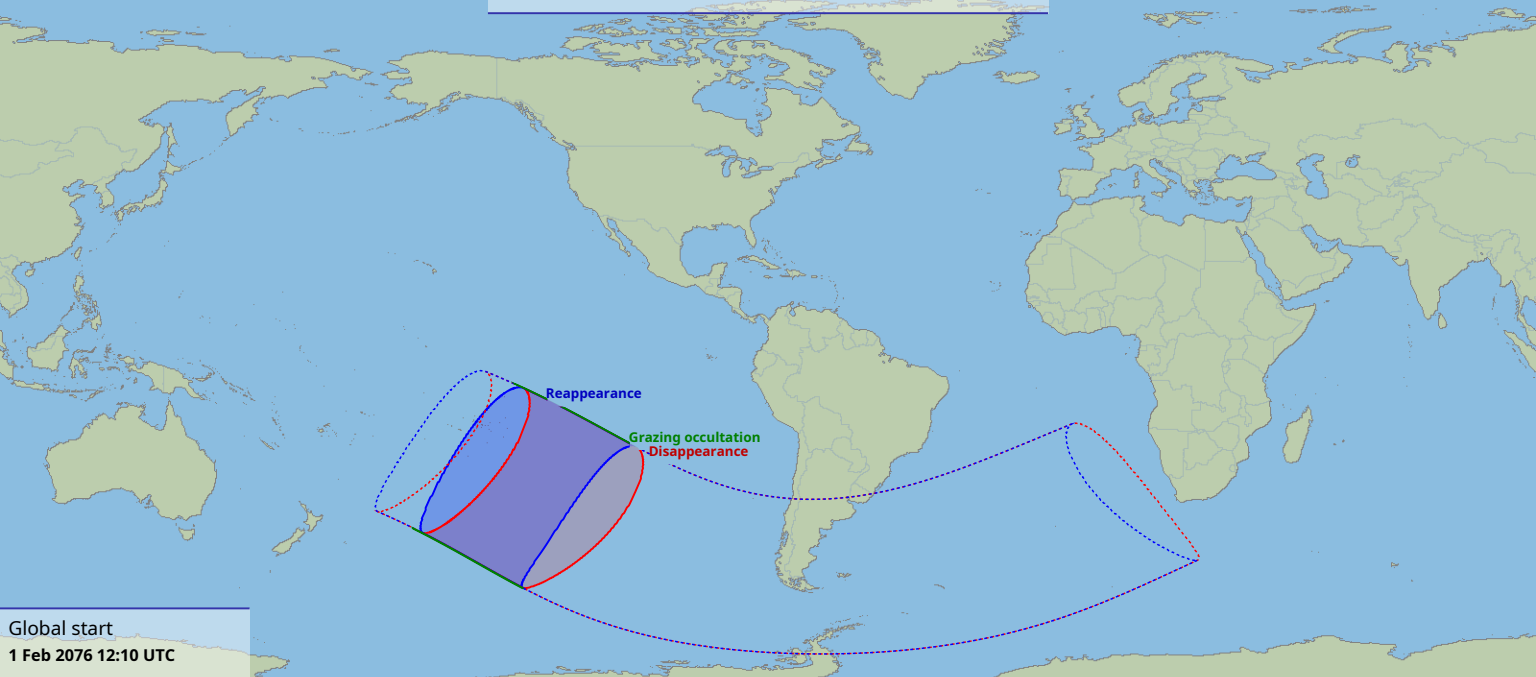

# Visibility of the lunar occultation of Saturn on 1 Feb 2076

Global start  
1 Feb 2076 12:10 UTC

Global end  
1 Feb 2076 16:05 UTC