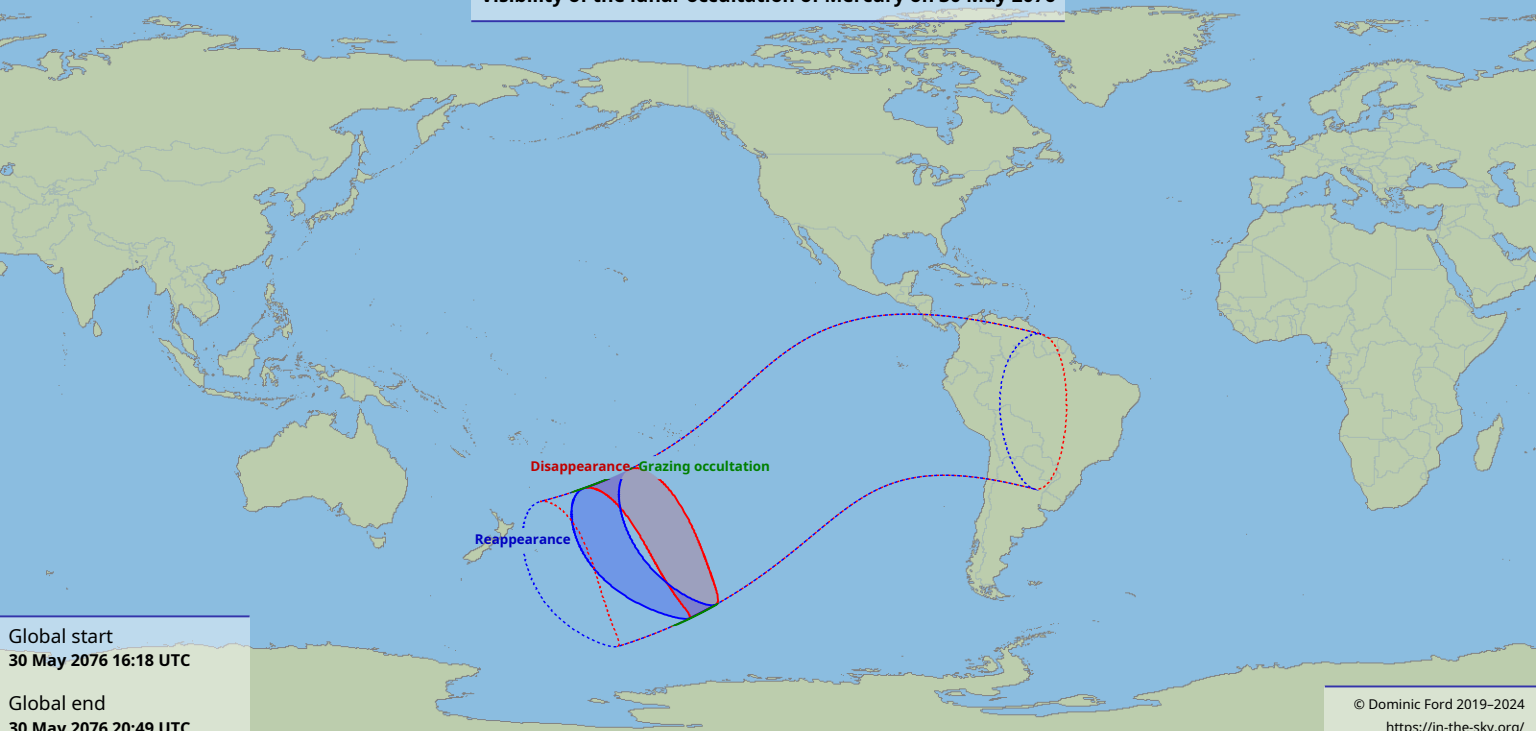

Visibility of the lunar occultation of Mercury on 30 May 2026

Global start
30 May 2026 16:18 UTC

Global end
30 May 2026 20:49 UTC