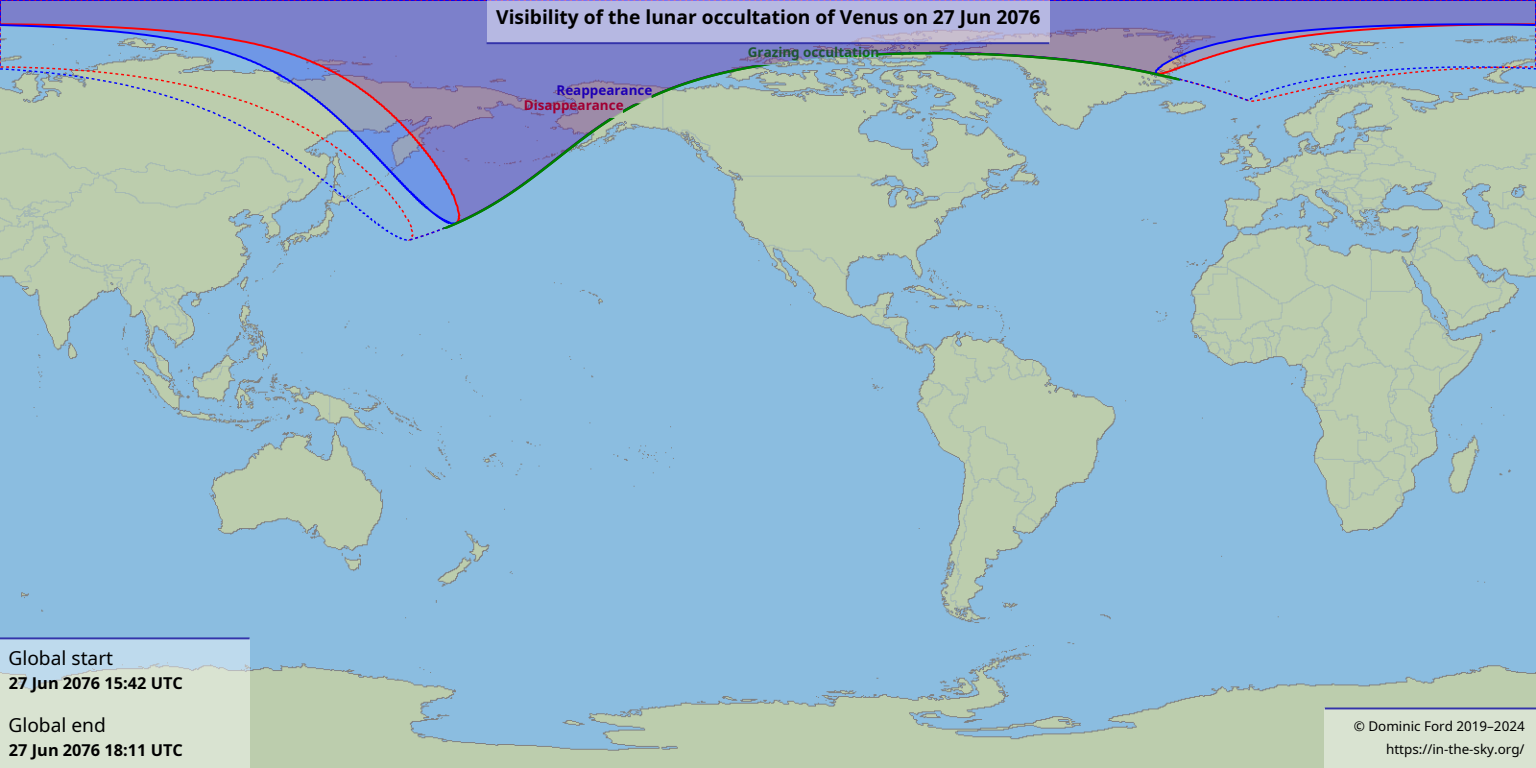

Visibility of the lunar occultation of Venus on 27 Jun 2076

Global start
27 Jun 2076 15:42 UTC

Global end
27 Jun 2076 18:11 UTC