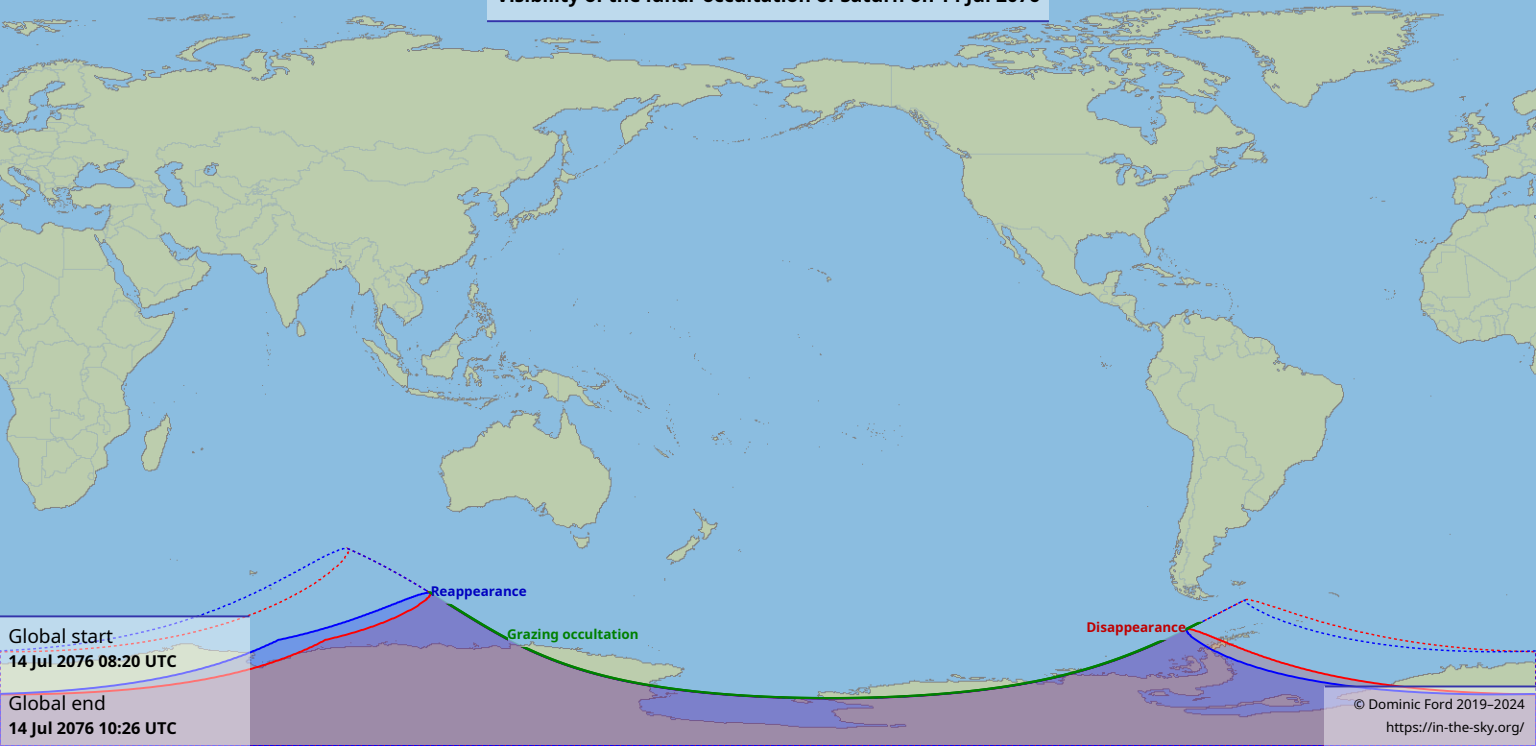

Visibility of the lunar occultation of Saturn on 14 Jul 2076

Global start
14 Jul 2076 08:20 UTC

Global end
14 Jul 2076 10:26 UTC

Reappearance

Grazing occultation

Disappearance