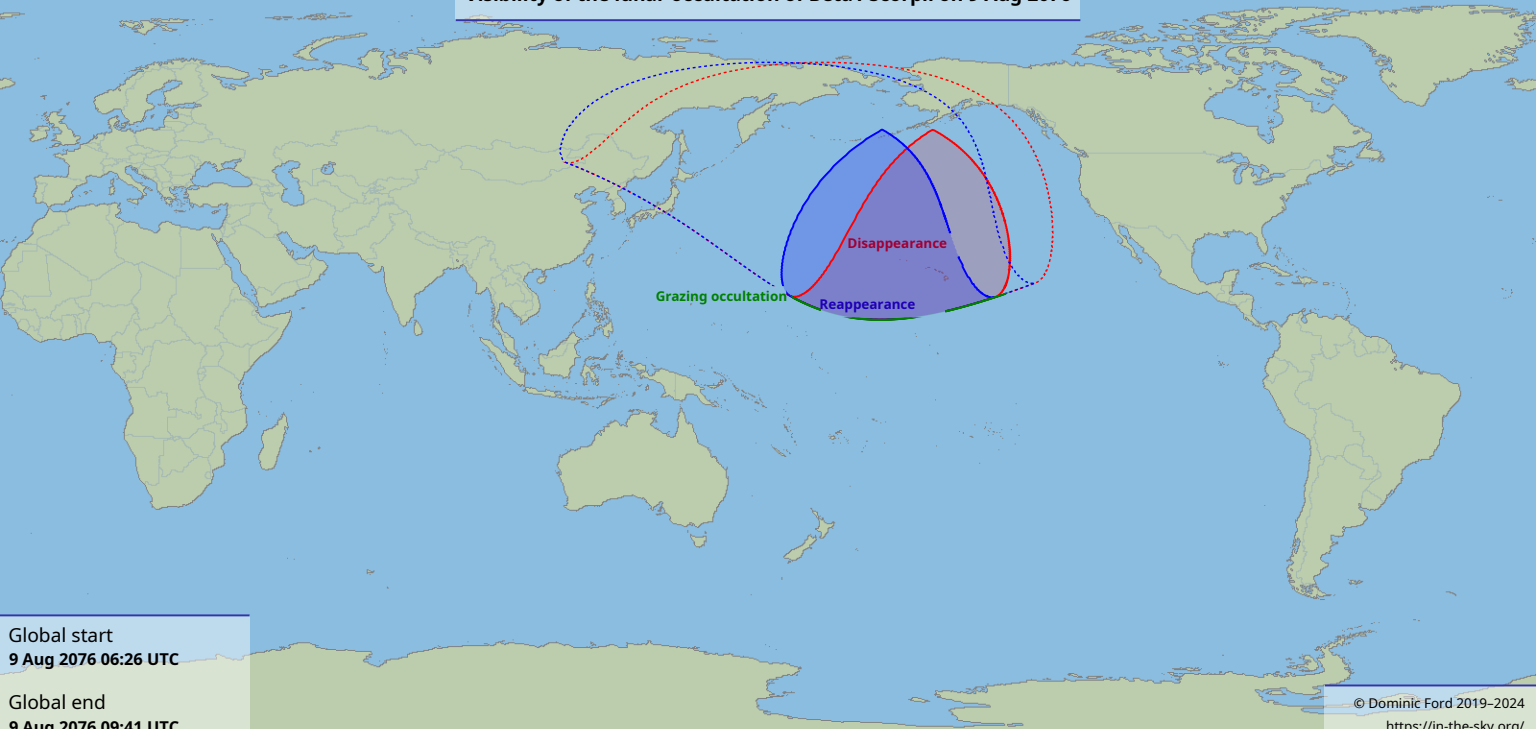

Visibility of the lunar occultation of Beta1 Scorpii on 9 Aug 2026

Global start
9 Aug 2026 06:26 UTC

Global end
9 Aug 2026 09:41 UTC