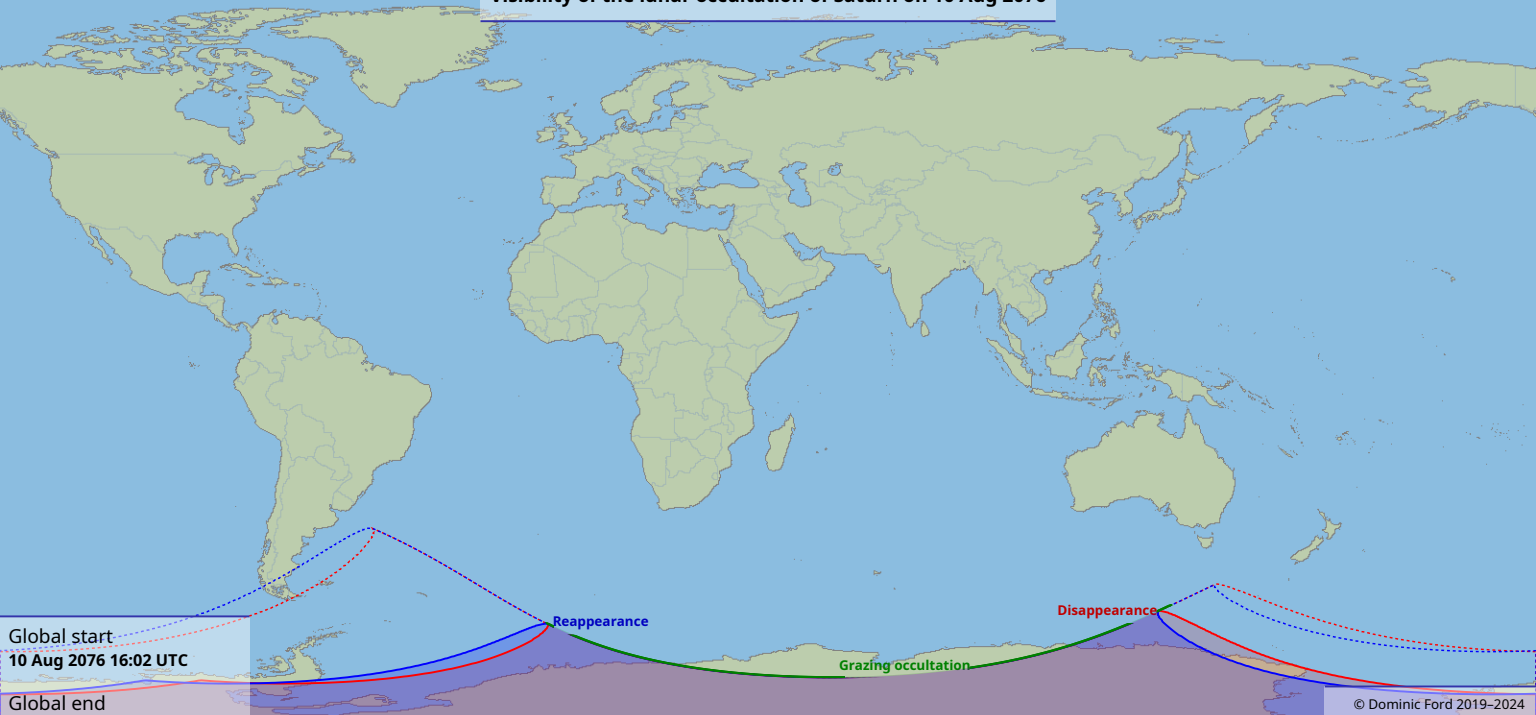

# Visibility of the lunar occultation of Saturn on 10 Aug 2076

Global start  
10 Aug 2076 16:02 UTC

Global end  
10 Aug 2076 18:28 UTC

Reappearance

Grazing occultation

Disappearance