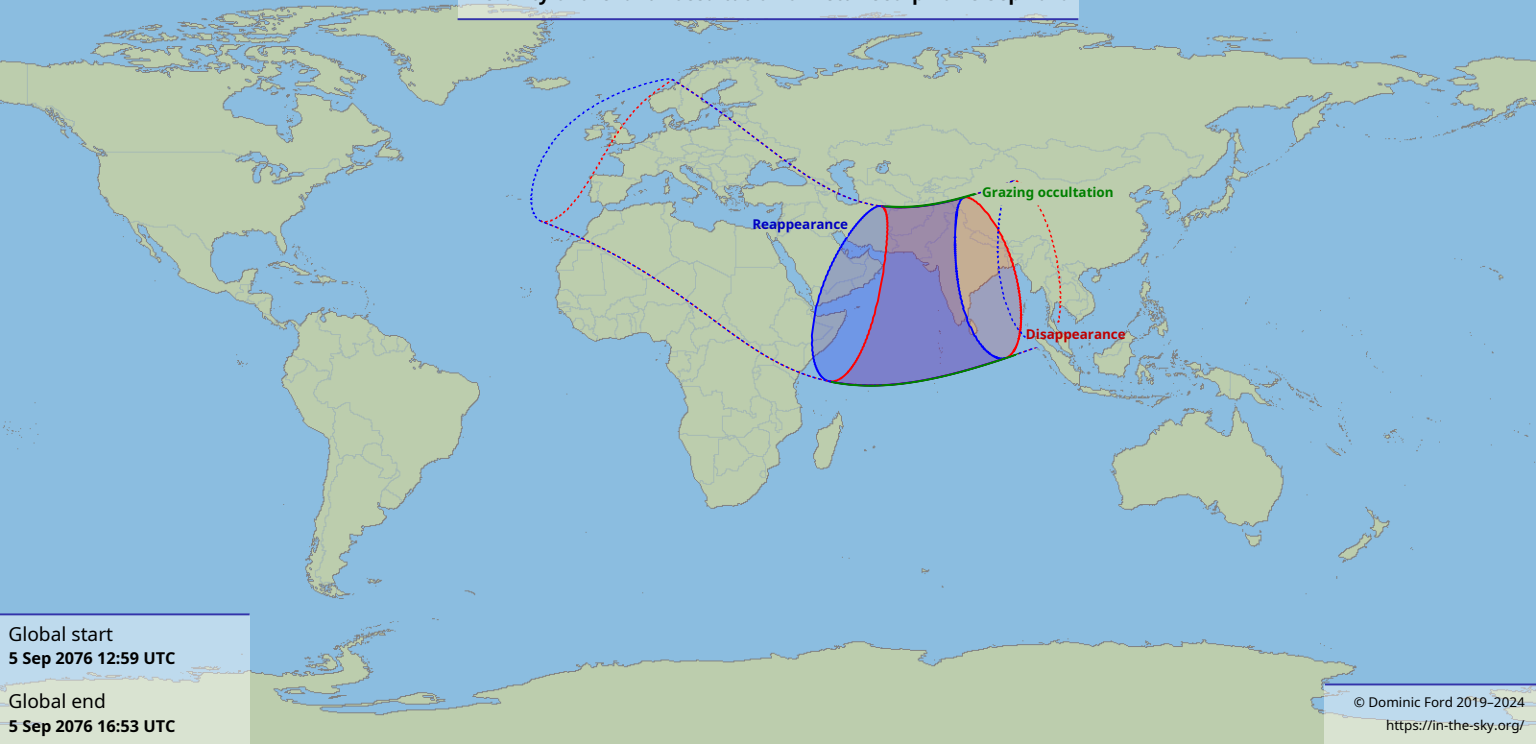

Visibility of the lunar occultation of Beta1 Scorpii on 5 Sep 2026

Global start
5 Sep 2026 12:59 UTC

Global end
5 Sep 2026 16:53 UTC