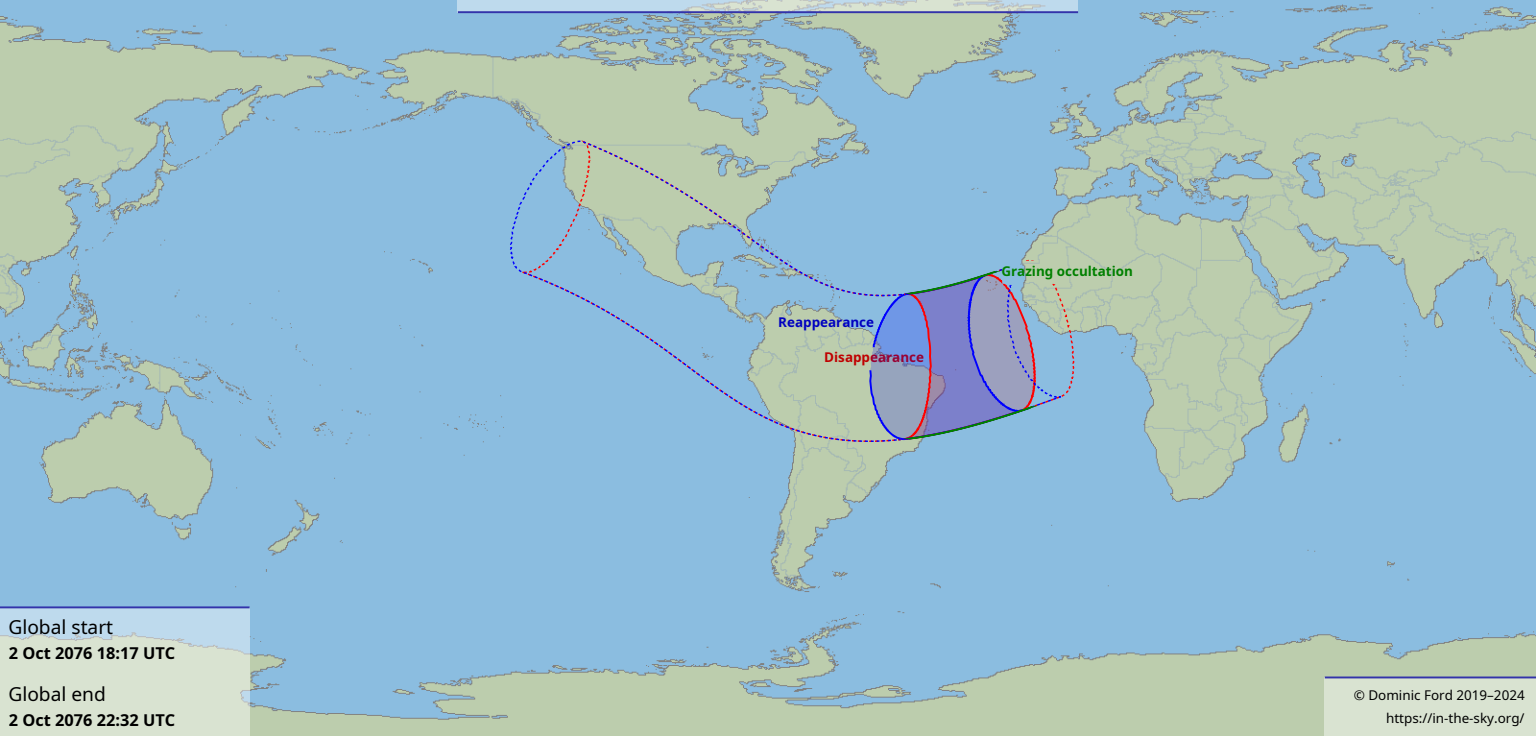

# Visibility of the lunar occultation of Beta1 Scorpii on 2 Oct 2026

Global start  
2 Oct 2026 18:17 UTC

Global end  
2 Oct 2026 22:32 UTC