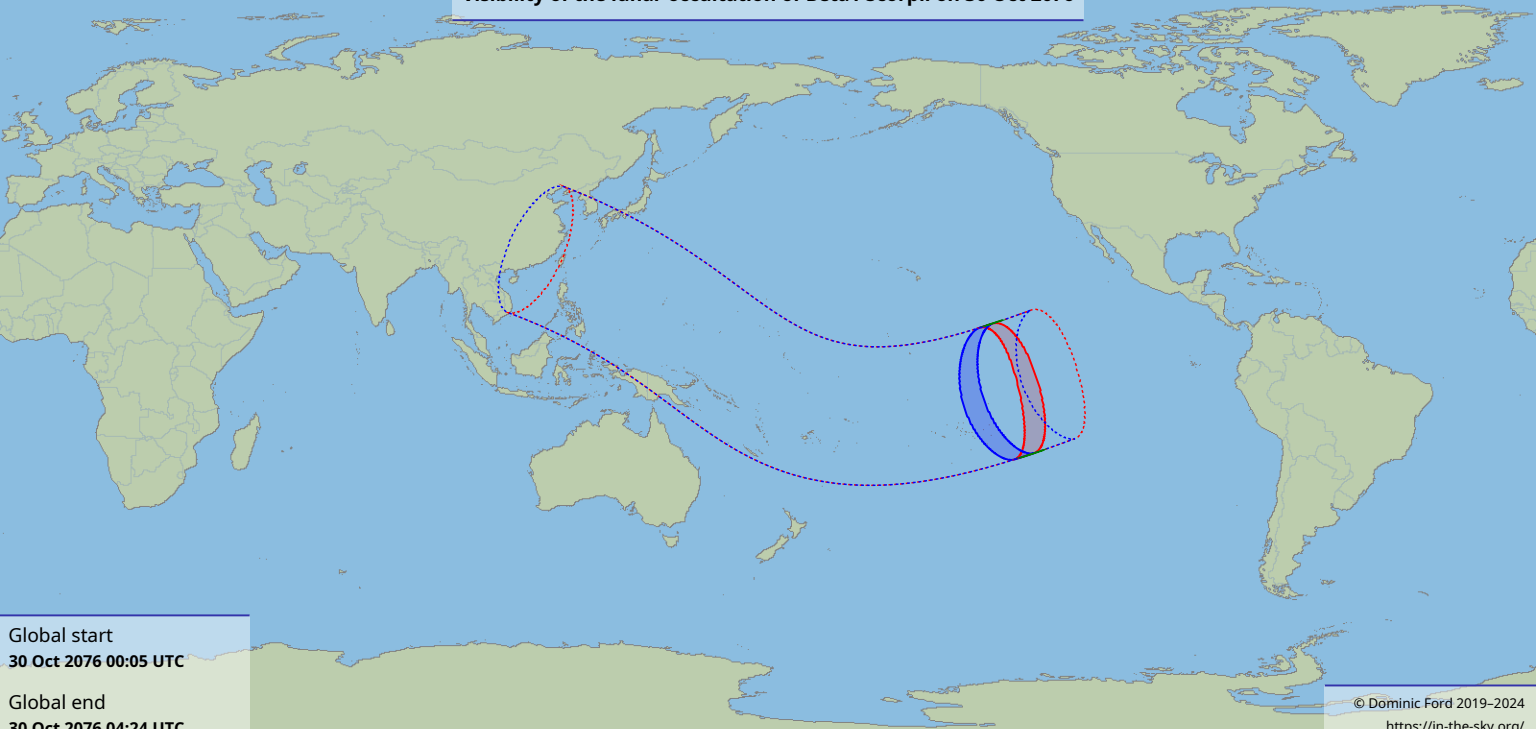

# Visibility of the lunar occultation of Beta1 Scorpii on 30 Oct 2076

Global start  
30 Oct 2076 00:05 UTC

Global end  
30 Oct 2076 04:24 UTC