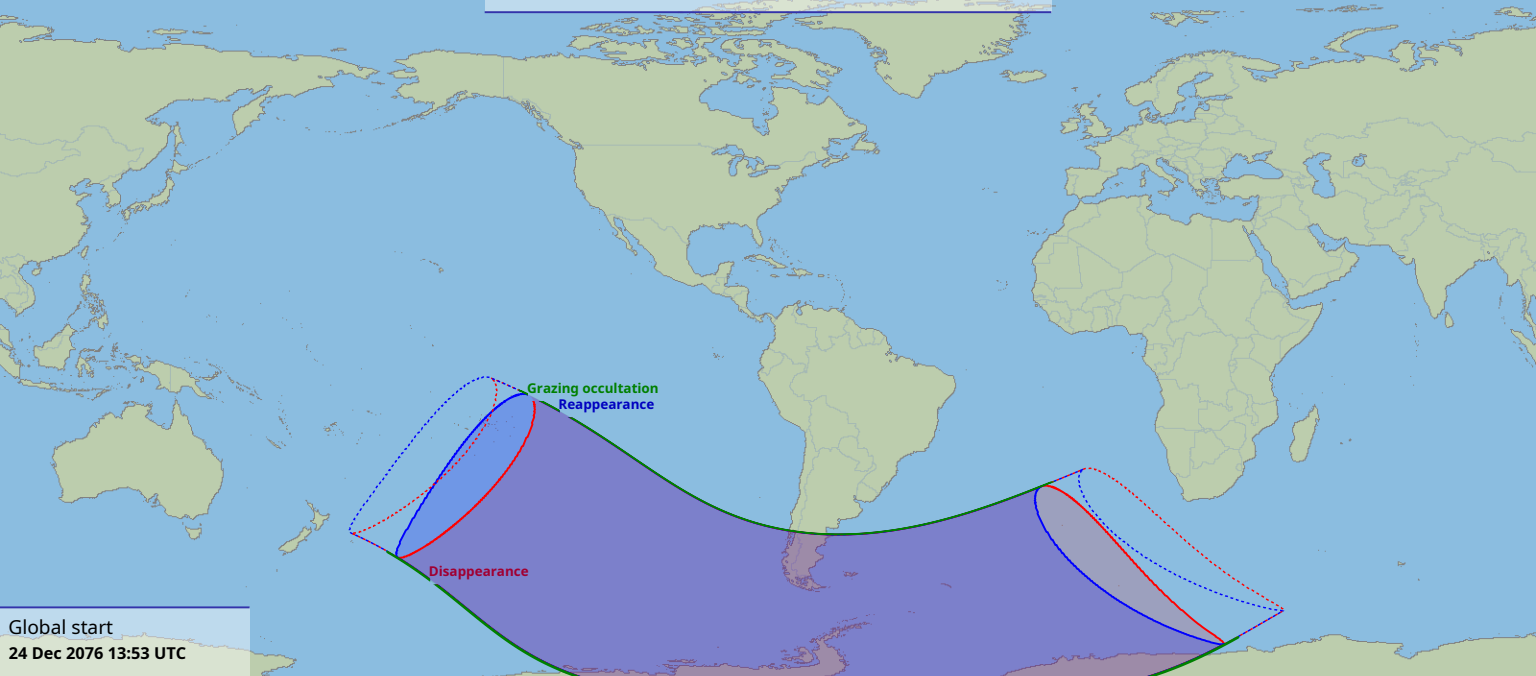

Visibility of the lunar occultation of Venus on 24 Dec 2076

Global start
24 Dec 2076 13:53 UTC

Global end
24 Dec 2076 18:04 UTC