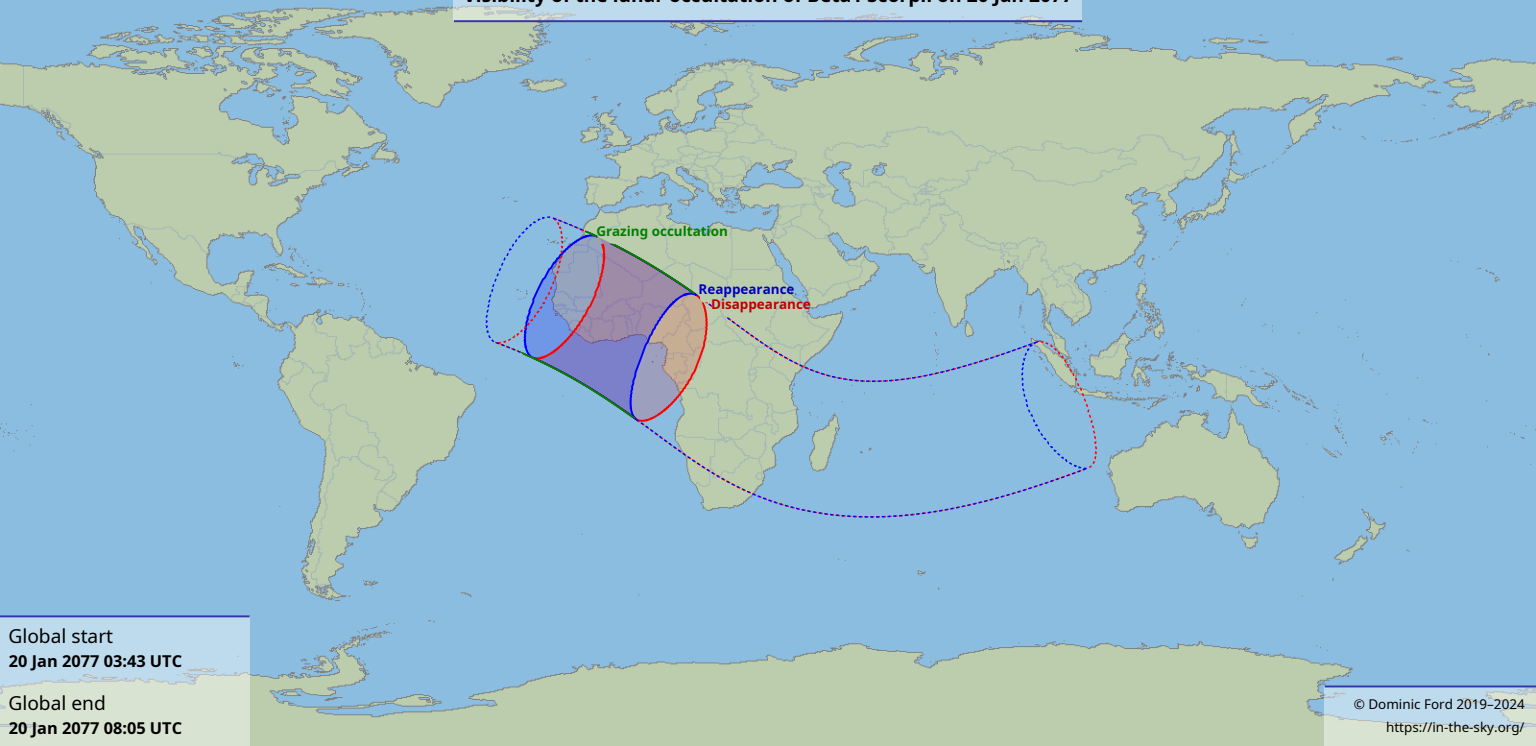

Visibility of the lunar occultation of Beta1 Scorpii on 20 Jan 2077

Global start
20 Jan 2077 03:43 UTC

Global end
20 Jan 2077 08:05 UTC