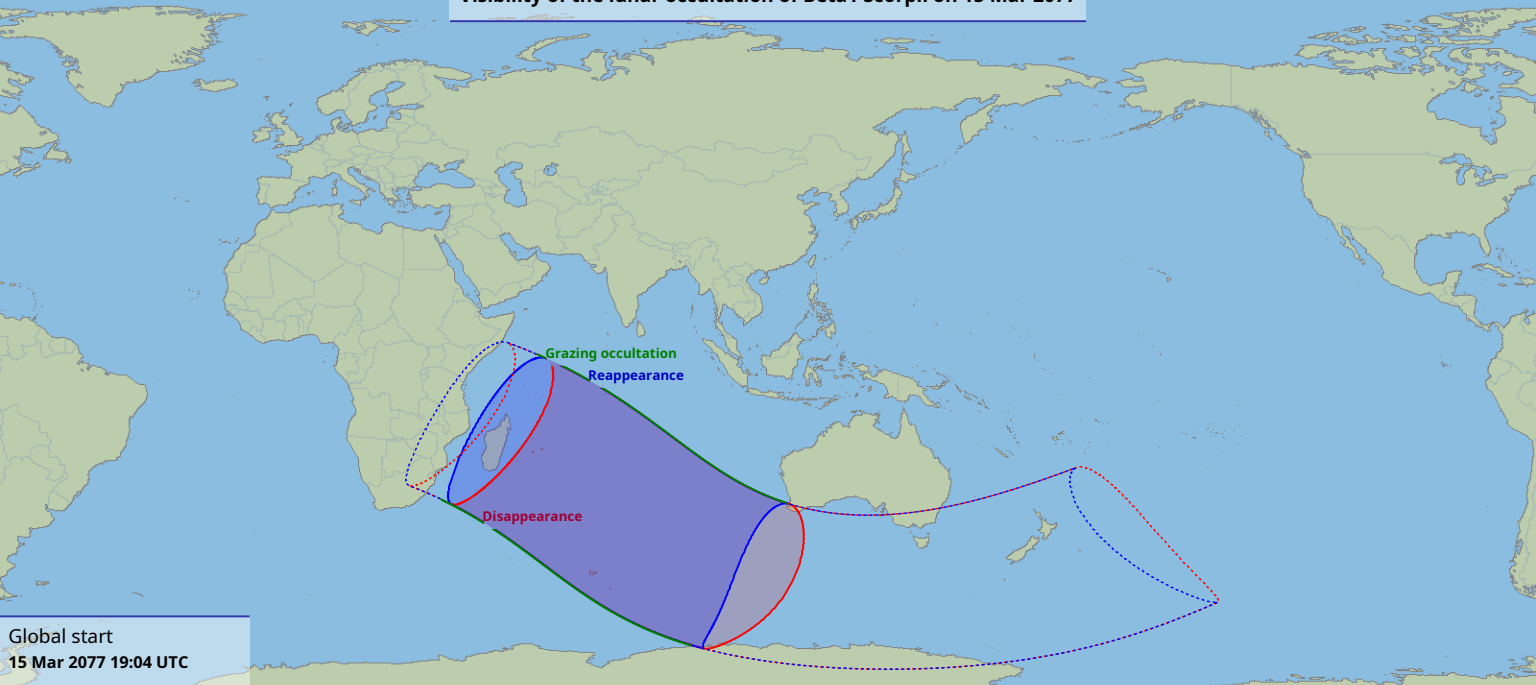

# Visibility of the lunar occultation of Beta1 Scorpii on 15 Mar 2077

Global start  
15 Mar 2077 19:04 UTC

Global end  
15 Mar 2077 23:16 UTC