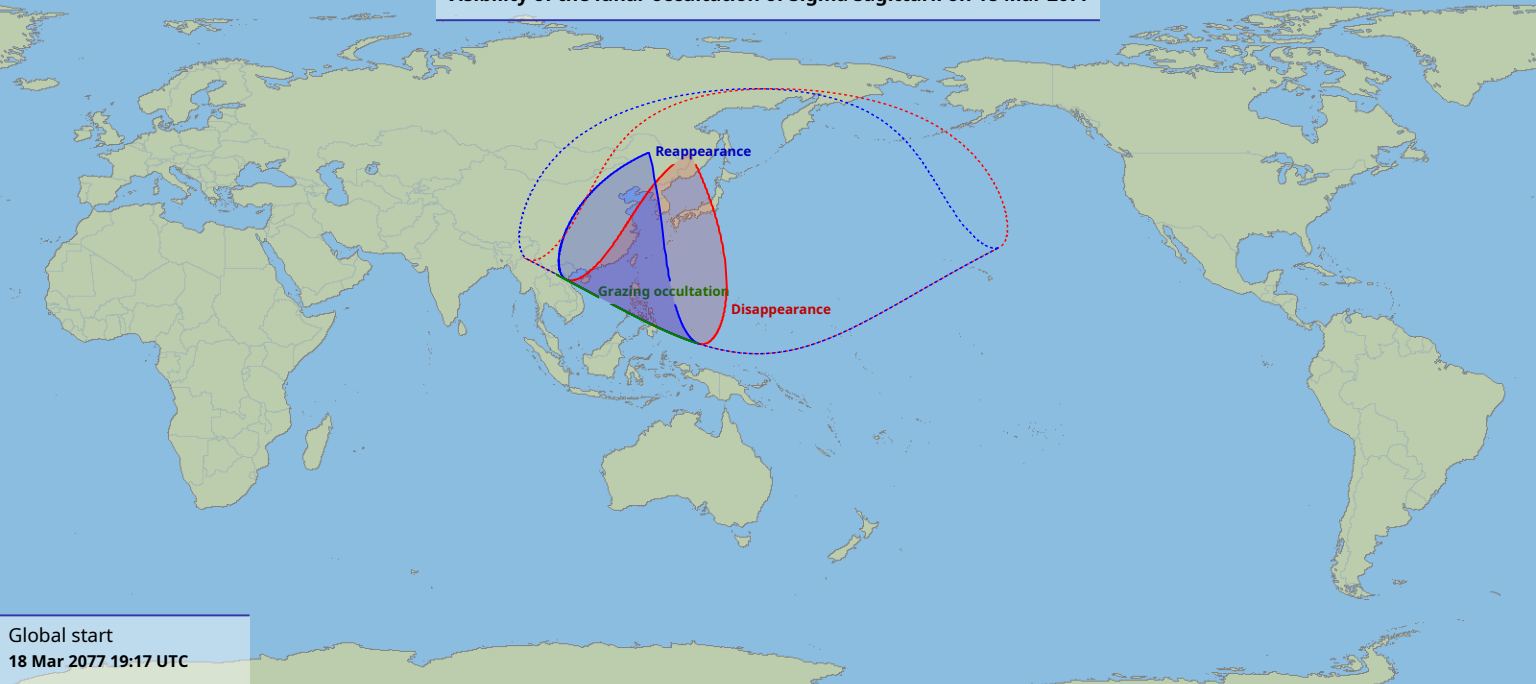

Visibility of the lunar occultation of Sigma Sagittarii on 18 Mar 2077

Global start
18 Mar 2077 19:17 UTC

Global end
18 Mar 2077 22:47 UTC