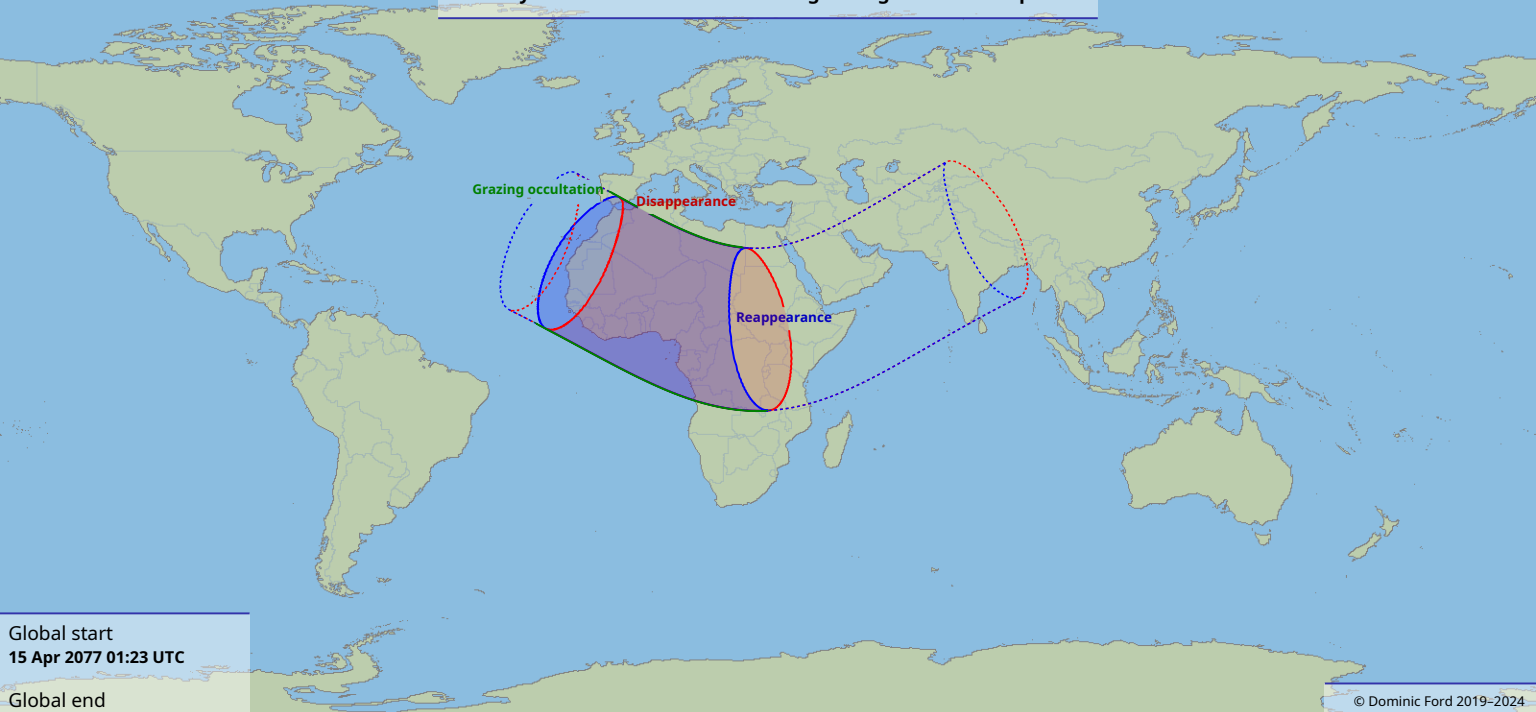

Visibility of the lunar occultation of Sigma Sagittarii on 15 Apr 2077

Global start
15 Apr 2077 01:23 UTC

Global end
15 Apr 2077 05:22 UTC