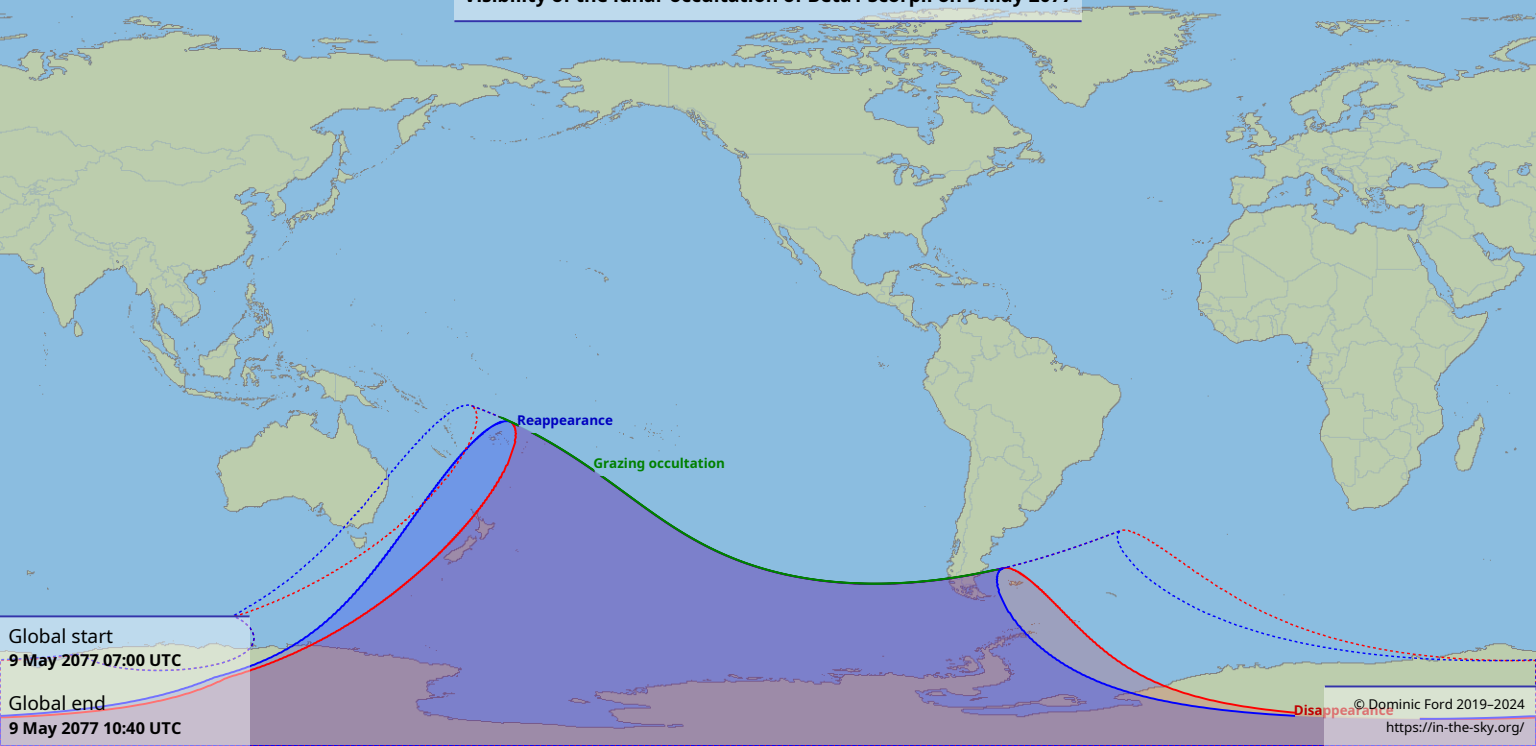

# Visibility of the lunar occultation of Beta1 Scorpii on 9 May 2077

Global start  
9 May 2077 07:00 UTC

Global end  
9 May 2077 10:40 UTC

Reappearance

Grazing occultation

Disappearance