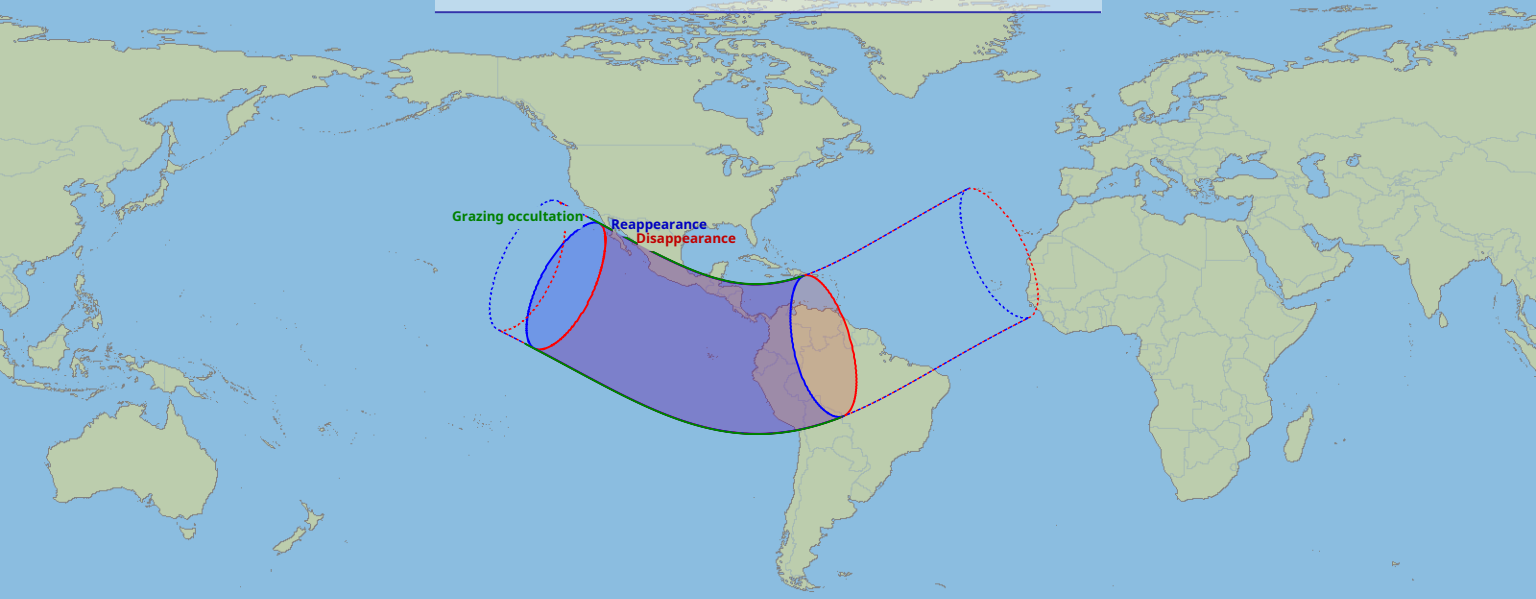

Visibility of the lunar occultation of Sigma Sagittarii on 12 May 2077

Global start
12 May 2077 06:44 UTC

Global end
12 May 2077 10:51 UTC