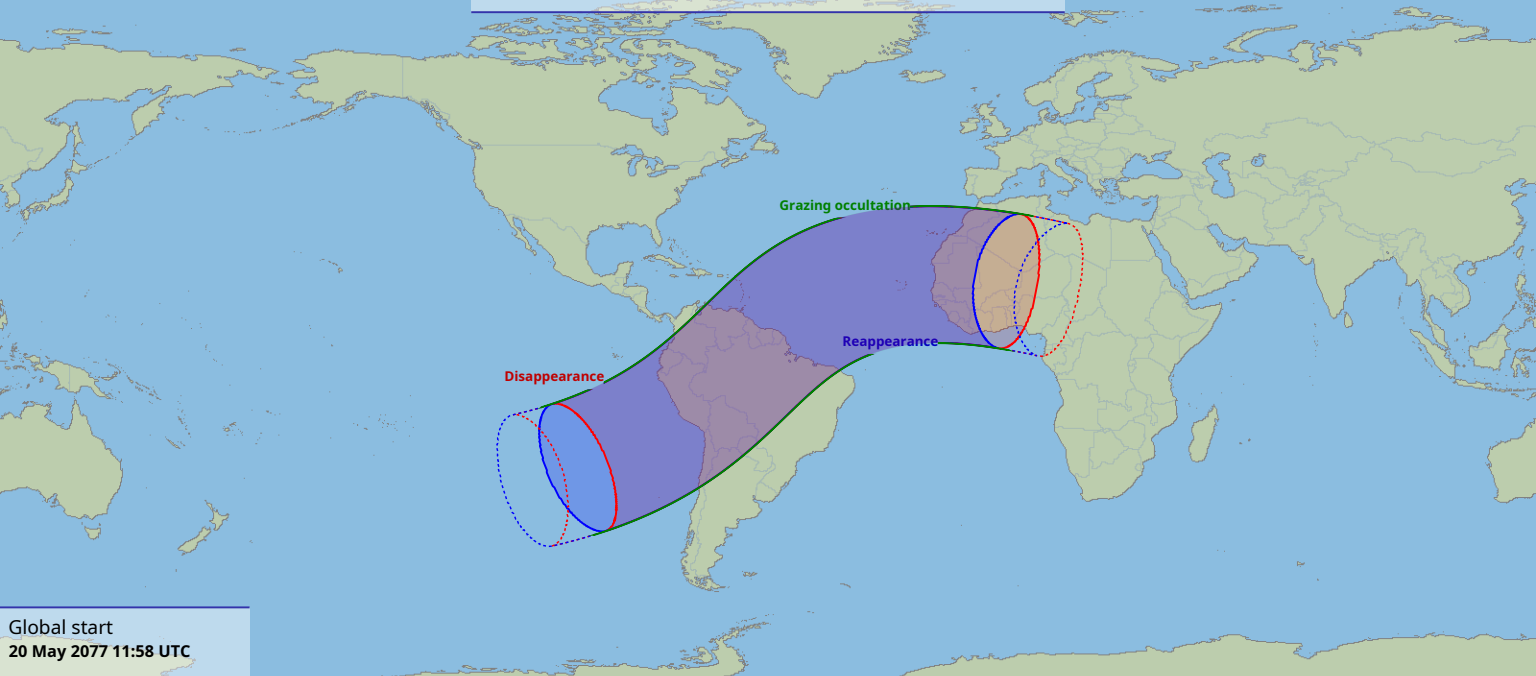

Visibility of the lunar occultation of Mercury on 20 May 2027

Global start
20 May 2027 11:58 UTC

Global end
20 May 2027 16:41 UTC