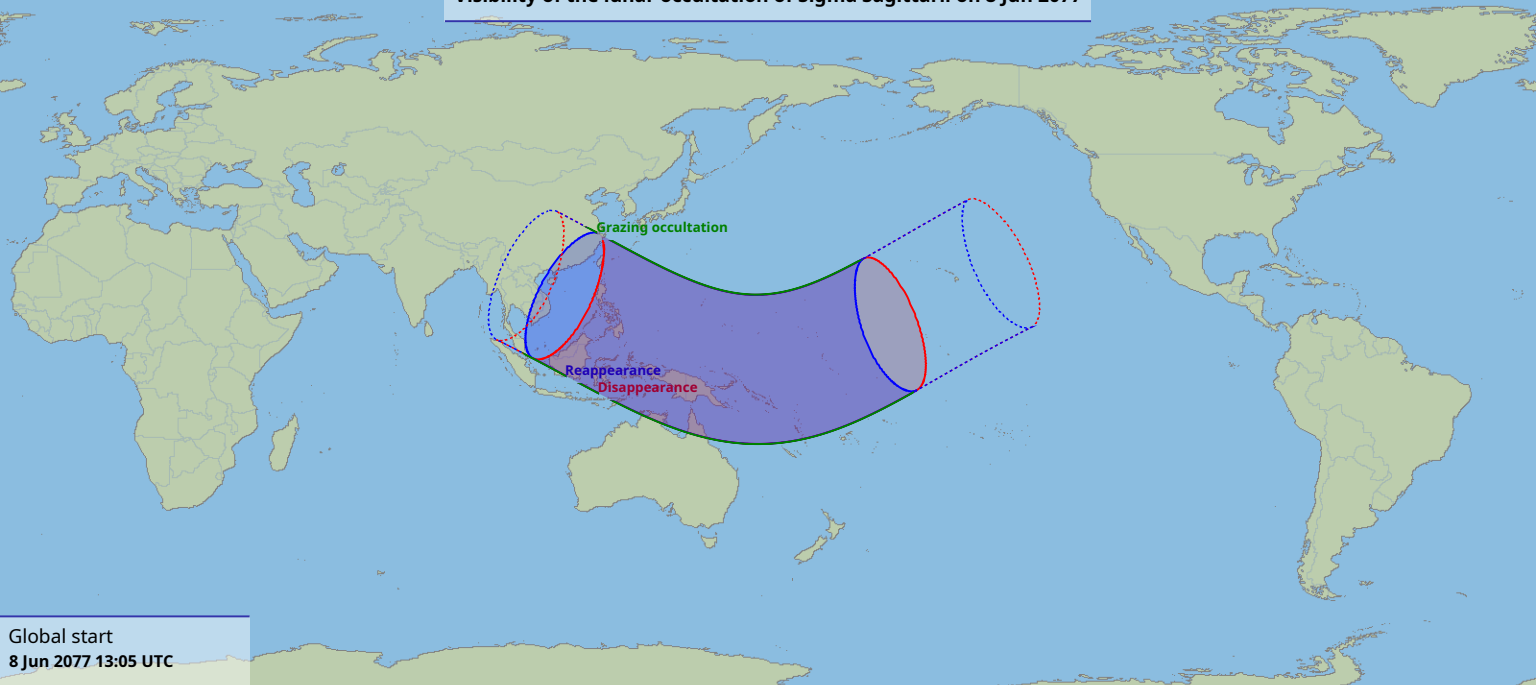

Visibility of the lunar occultation of Sigma Sagittarii on 8 Jun 2077

Global start
8 Jun 2077 13:05 UTC

Global end
8 Jun 2077 17:10 UTC