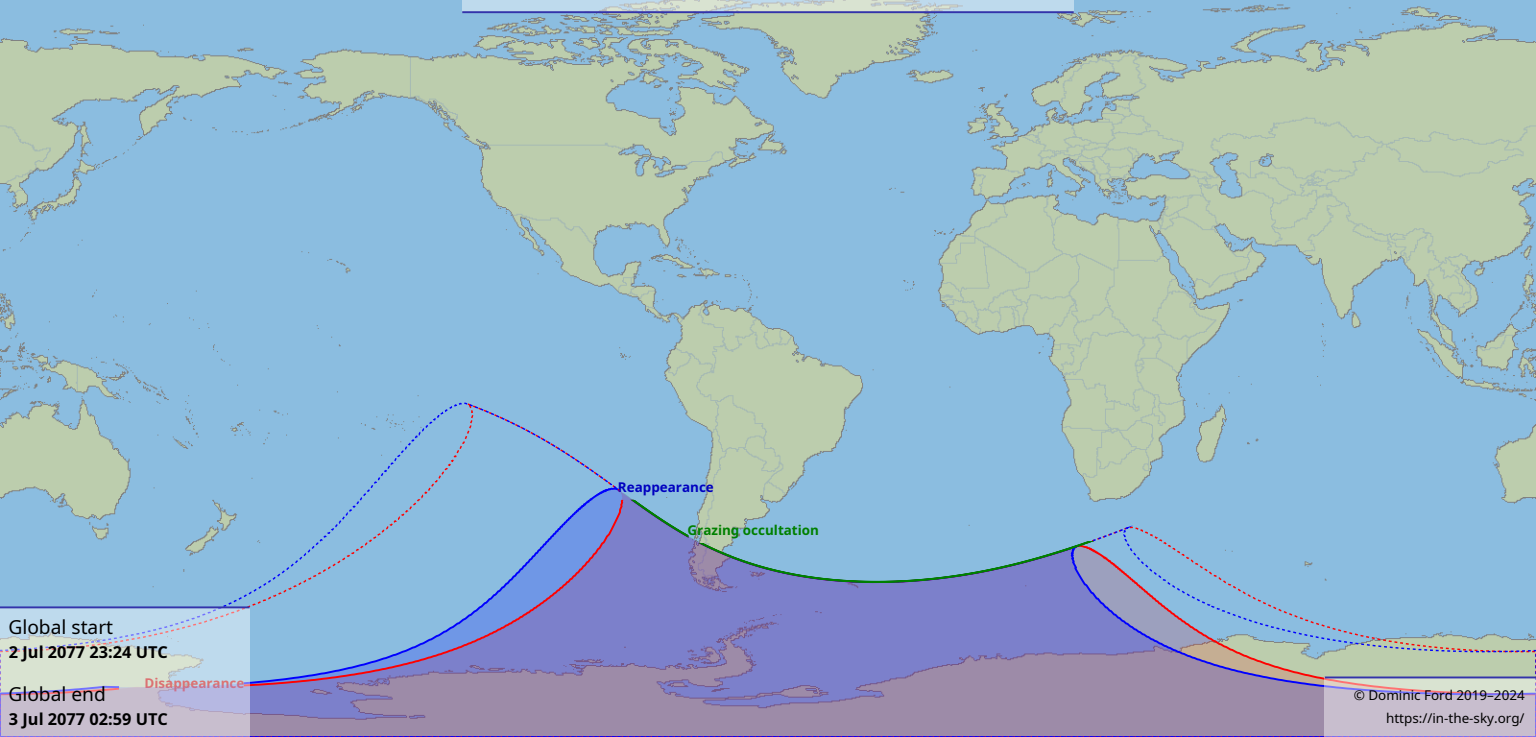

# Visibility of the lunar occultation of Beta1 Scorpii on 3 Jul 2077

Global start  
2 Jul 2077 23:24 UTC

Global end  
3 Jul 2077 02:59 UTC

Disappearance

Reappearance

Grazing occultation