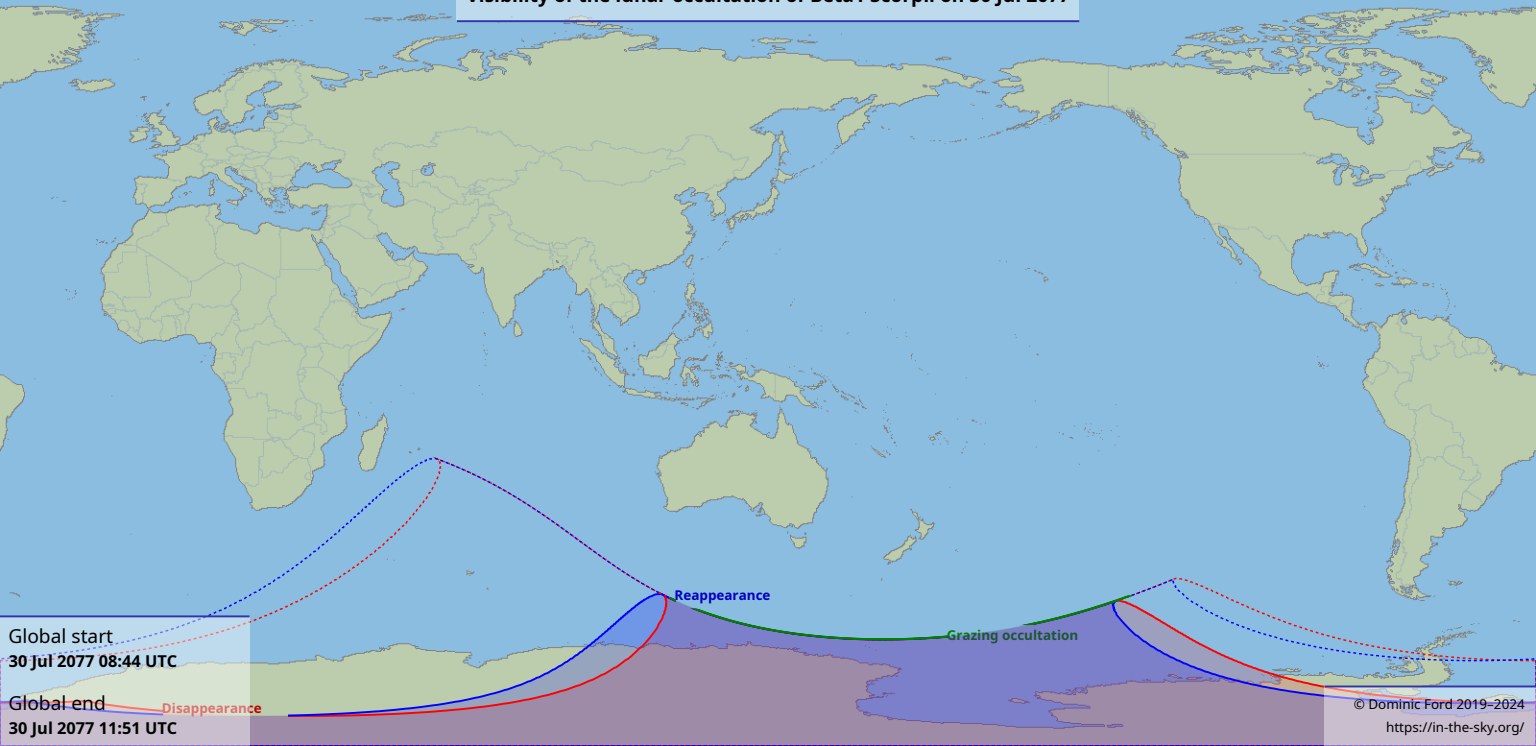

Visibility of the lunar occultation of Beta1 Scorpii on 30 Jul 2077

Global start
30 Jul 2077 08:44 UTC

Global end
30 Jul 2077 11:51 UTC

Reappearance

Grazing occultation

Disappearance