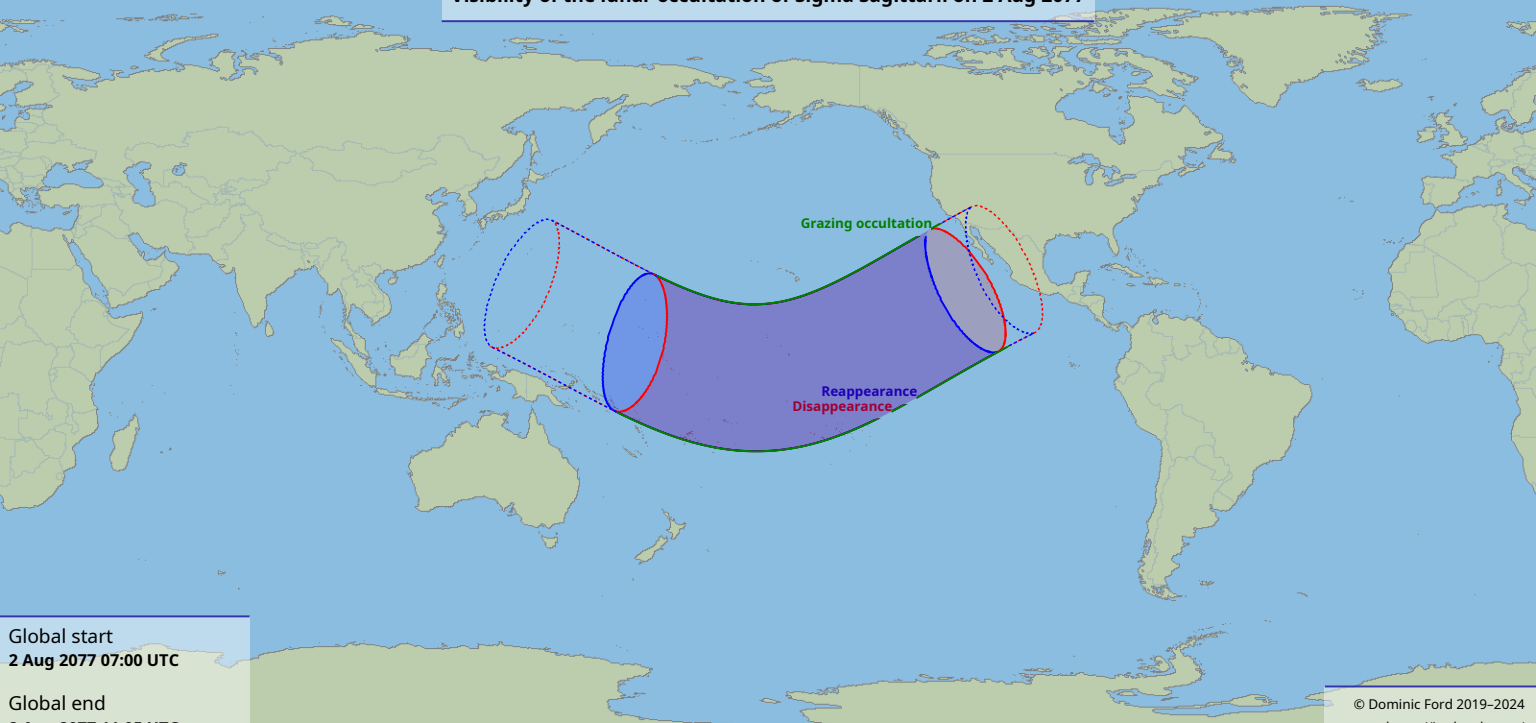

Visibility of the lunar occultation of Sigma Sagittarii on 2 Aug 2077

Global start
2 Aug 2077 07:00 UTC

Global end
2 Aug 2077 11:05 UTC