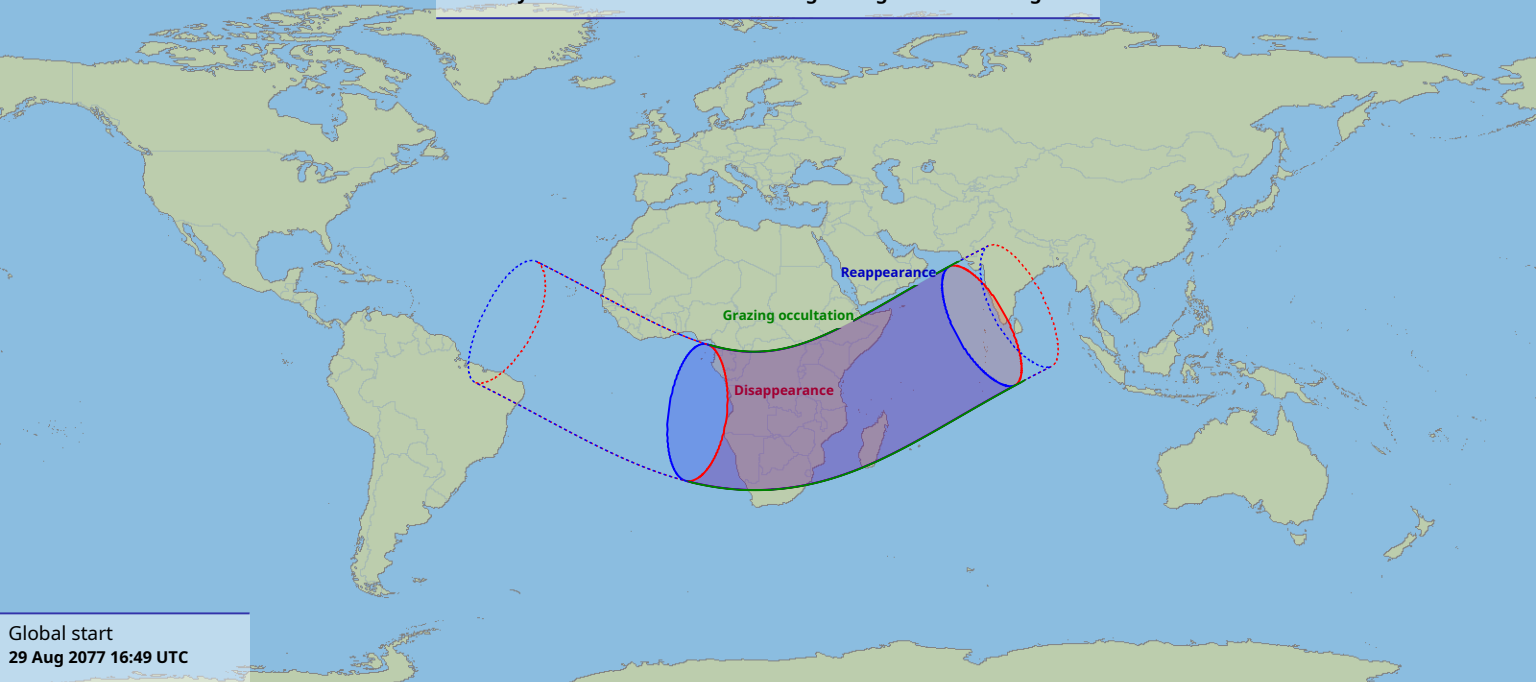

Visibility of the lunar occultation of Sigma Sagittarii on 29 Aug 2027

Global start
29 Aug 2027 16:49 UTC

Global end
29 Aug 2027 21:04 UTC