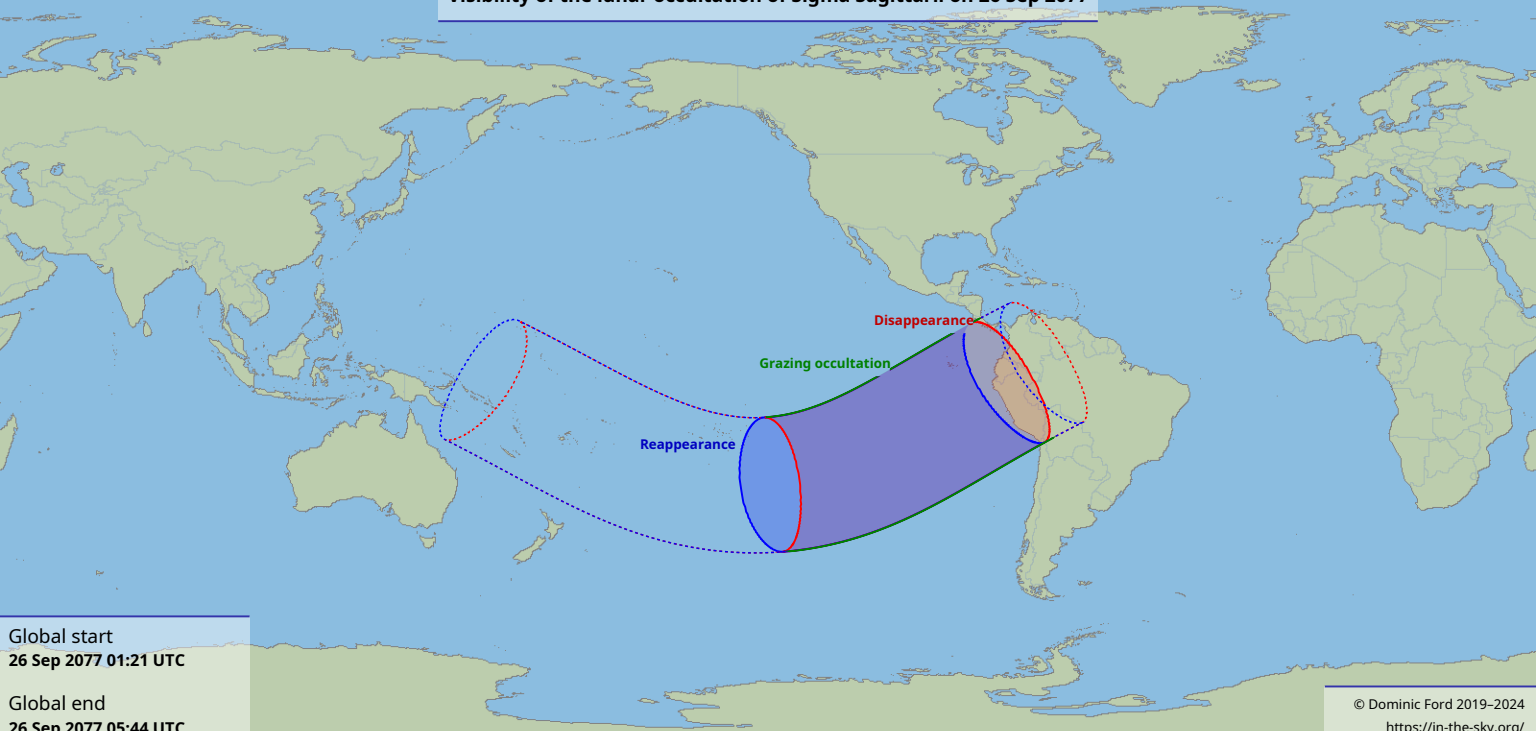

Visibility of the lunar occultation of Sigma Sagittarii on 26 Sep 2027

Global start
26 Sep 2027 01:21 UTC

Global end
26 Sep 2027 05:44 UTC