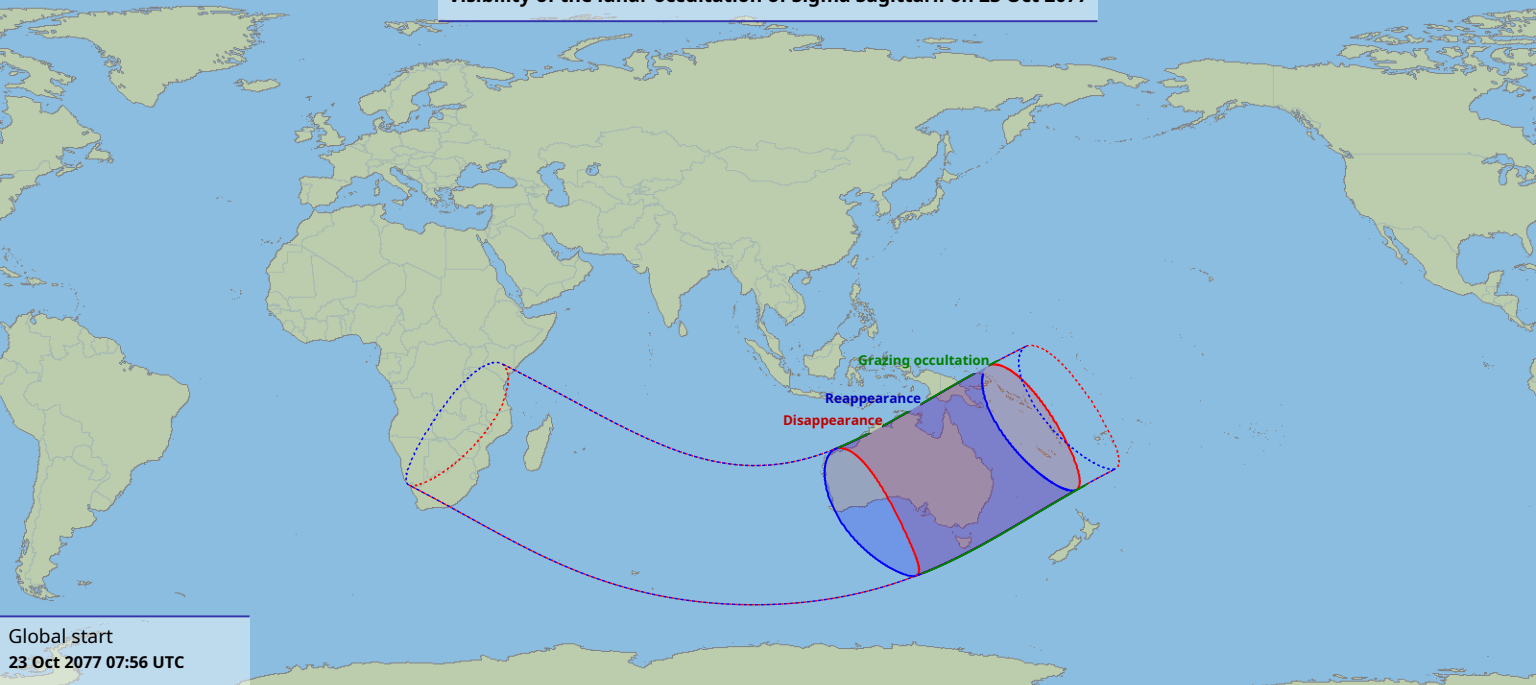

Visibility of the lunar occultation of Sigma Sagittarii on 23 Oct 2077

Global start
23 Oct 2077 07:56 UTC

Global end
23 Oct 2077 12:18 UTC