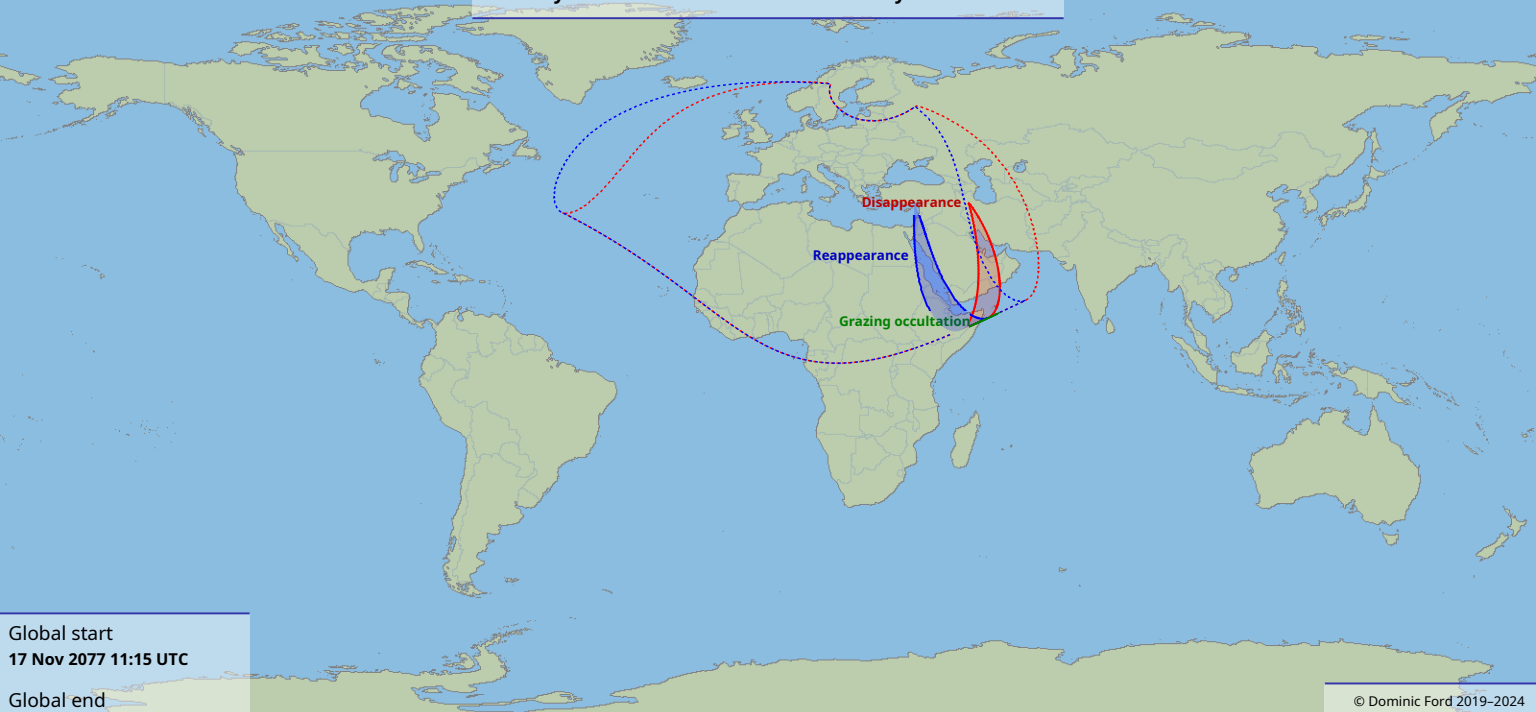

Visibility of the lunar occultation of Mercury on 17 Nov 2077

Disappearance

Reappearance

Grazing occultation

Global start
17 Nov 2077 11:15 UTC

Global end
17 Nov 2077 15:03 UTC