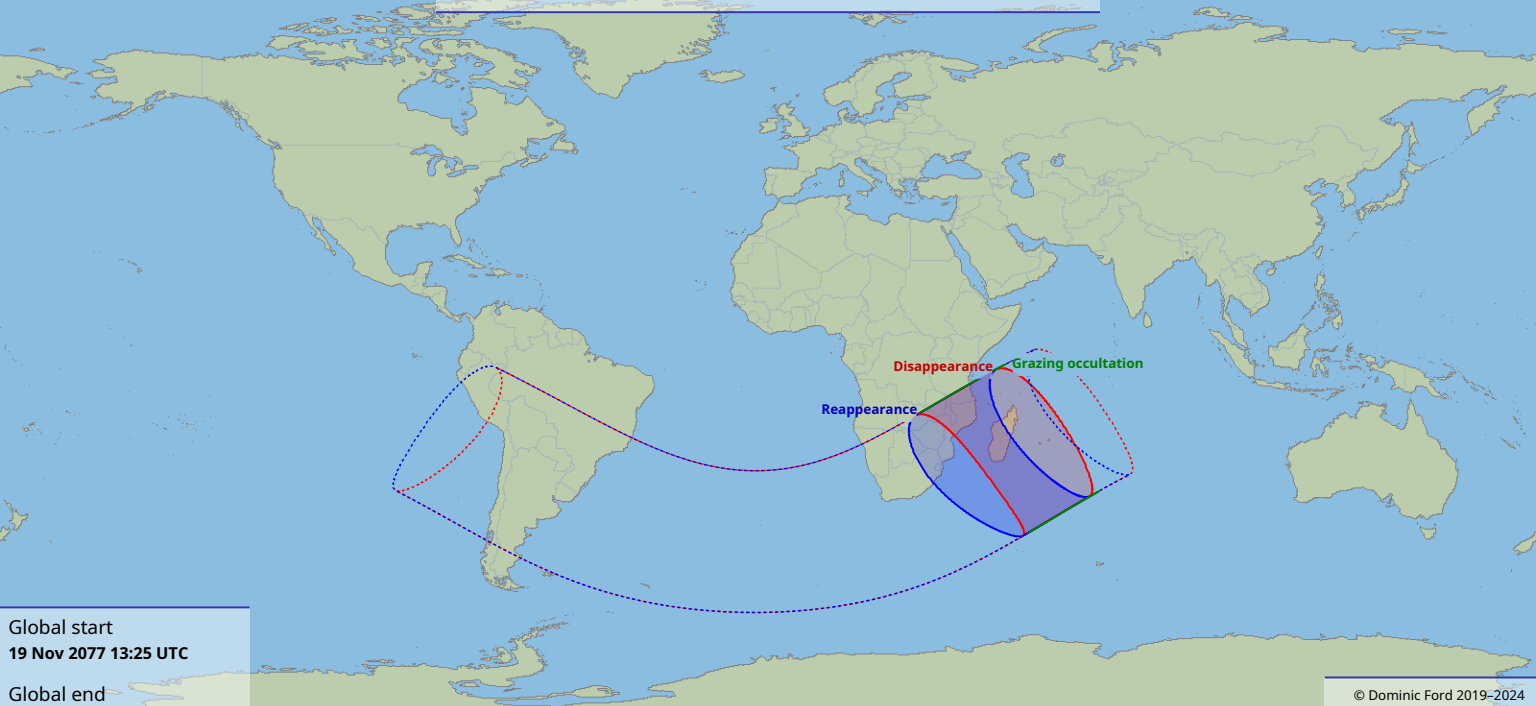

Visibility of the lunar occultation of Sigma Sagittarii on 19 Nov 2077

Global start
19 Nov 2077 13:25 UTC

Global end
19 Nov 2077 17:44 UTC