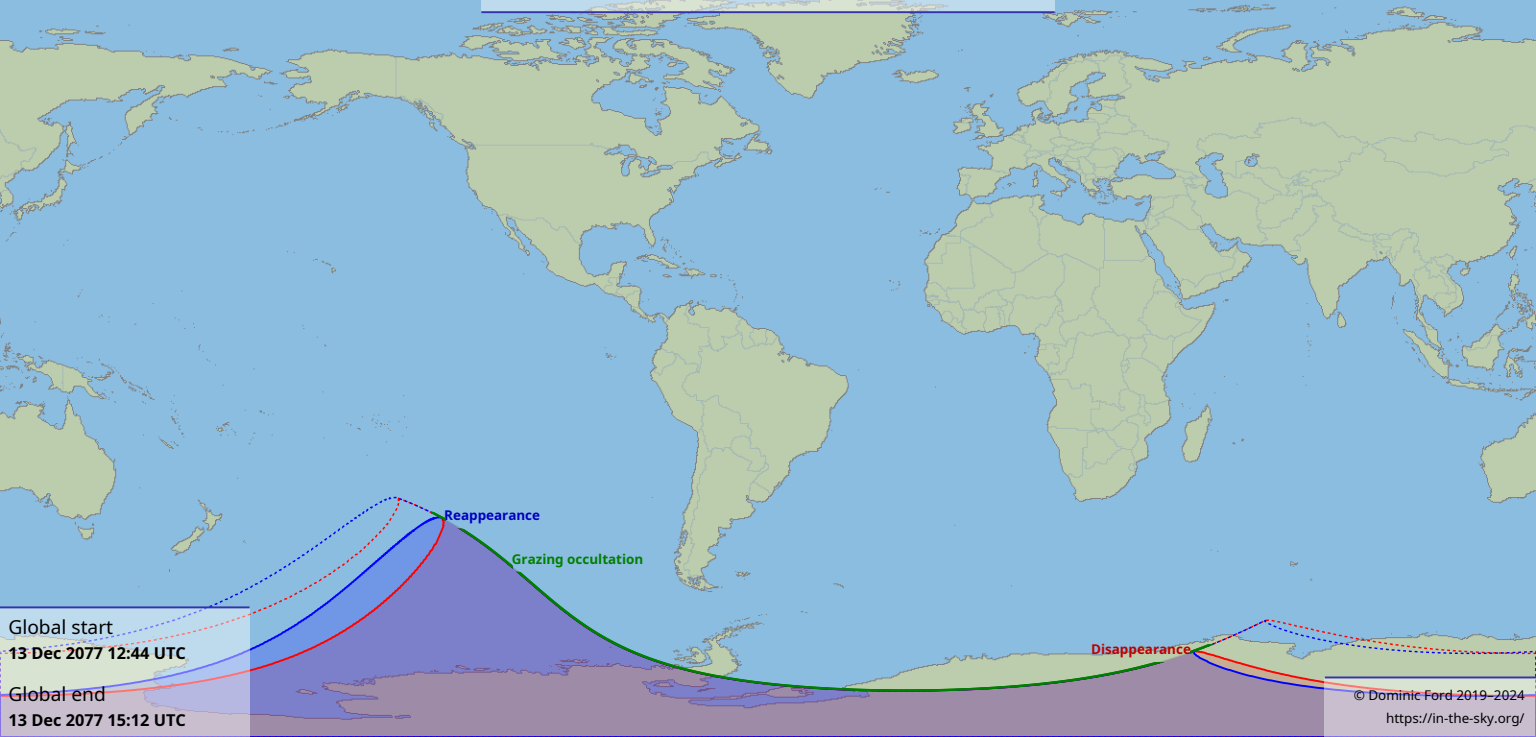

# Visibility of the lunar occultation of Jupiter on 13 Dec 2077

Global start  
13 Dec 2077 12:44 UTC

Global end  
13 Dec 2077 15:12 UTC

Reappearance

Grazing occultation

Disappearance