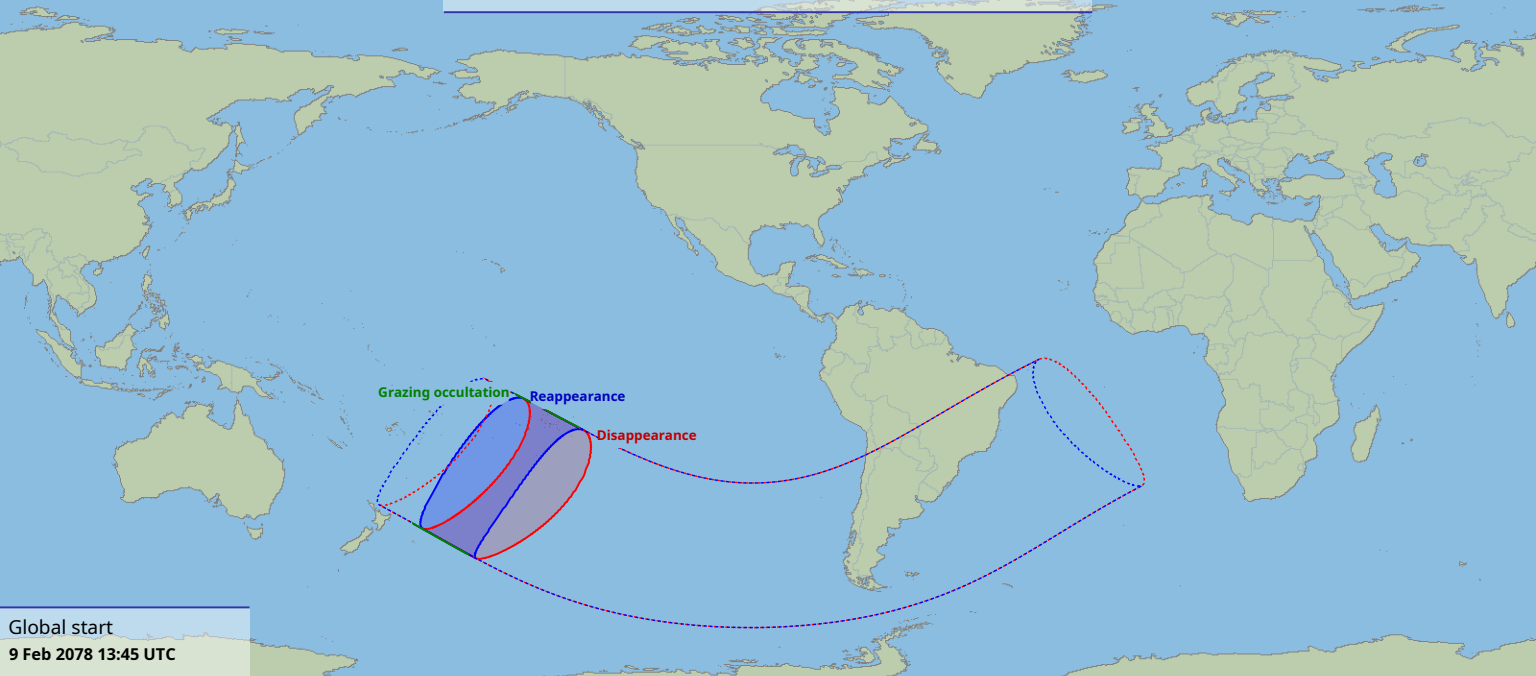

Visibility of the lunar occultation of Sigma Sagittarii on 9 Feb 2078

Global start
9 Feb 2078 13:45 UTC

Global end
9 Feb 2078 17:58 UTC