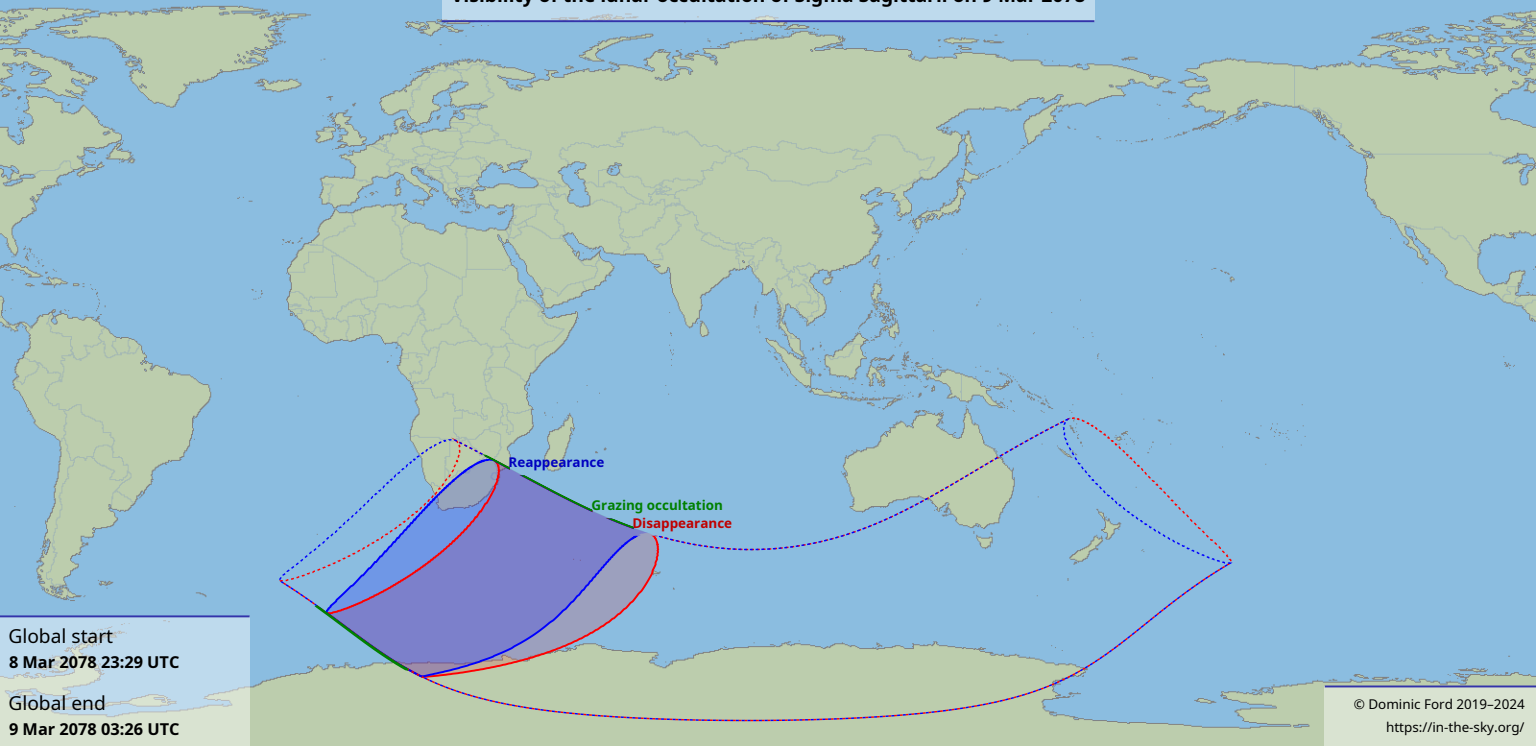

# Visibility of the lunar occultation of Sigma Sagittarii on 9 Mar 2078

Global start  
8 Mar 2078 23:29 UTC

Global end  
9 Mar 2078 03:26 UTC