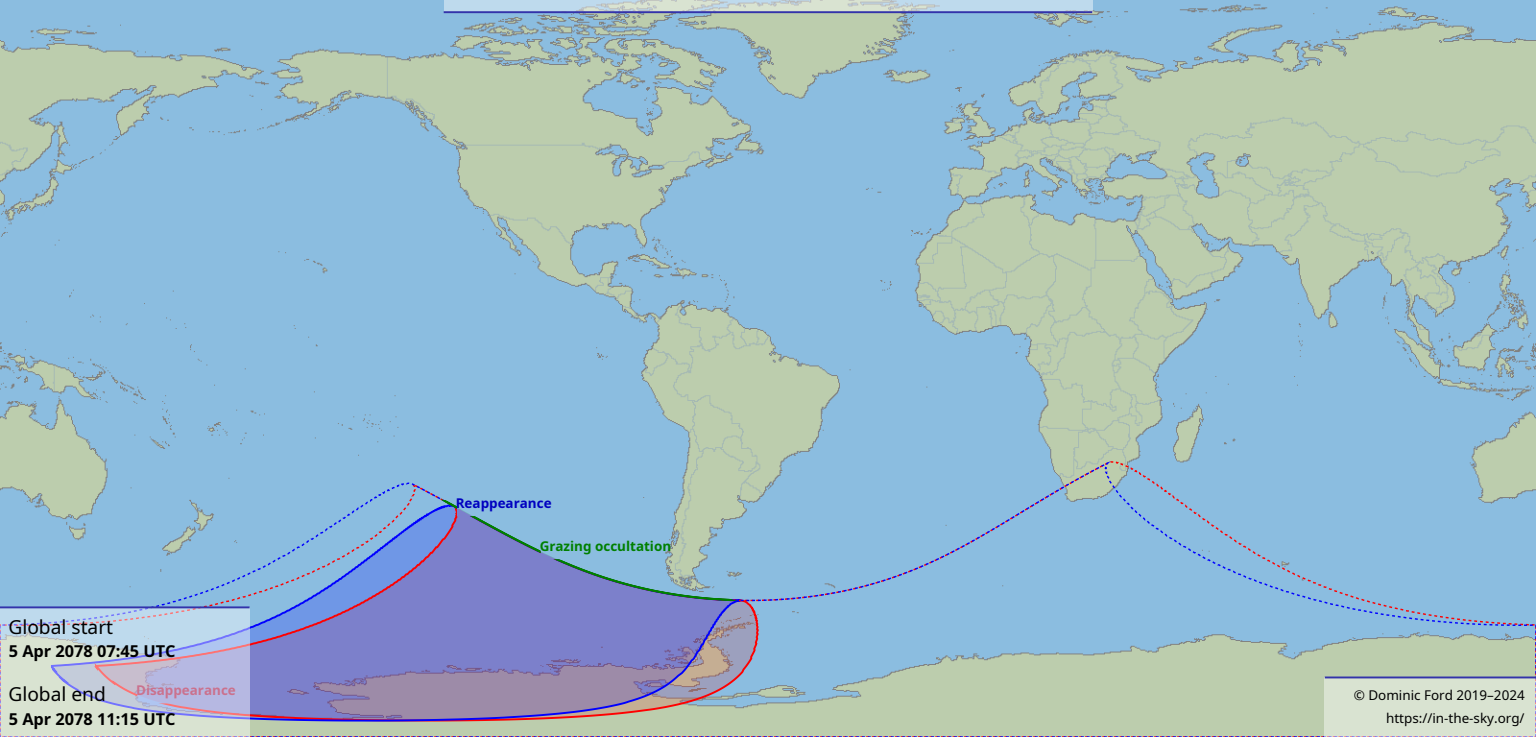

Visibility of the lunar occultation of Sigma Sagittarii on 5 Apr 2078

Global start
5 Apr 2078 07:45 UTC

Global end
5 Apr 2078 11:15 UTC

Reappearance

Grazing occultation

Disappearance