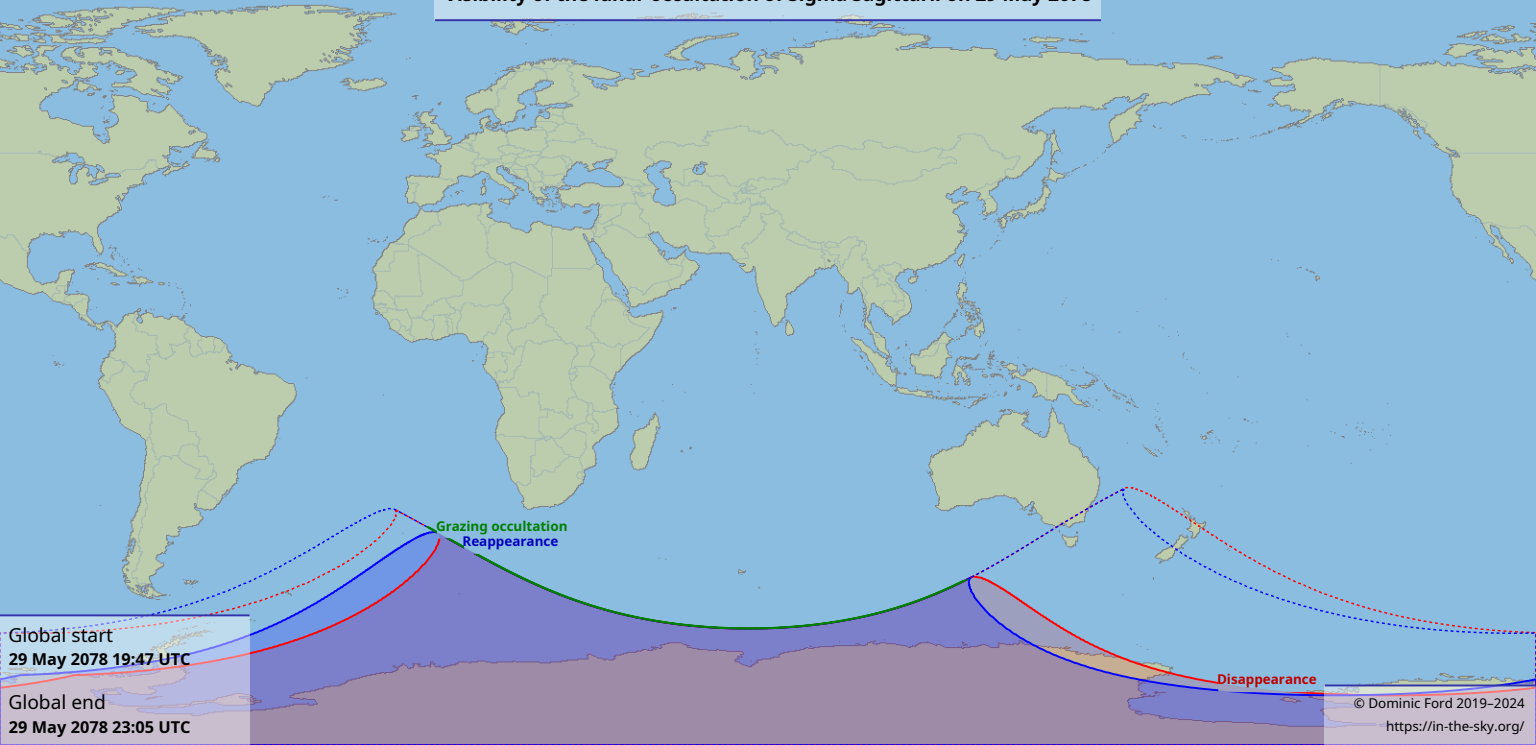

Visibility of the lunar occultation of Sigma Sagittarii on 29 May 2078

Global start
29 May 2078 19:47 UTC

Global end
29 May 2078 23:05 UTC

Grazing occultation
Reappearance

Disappearance