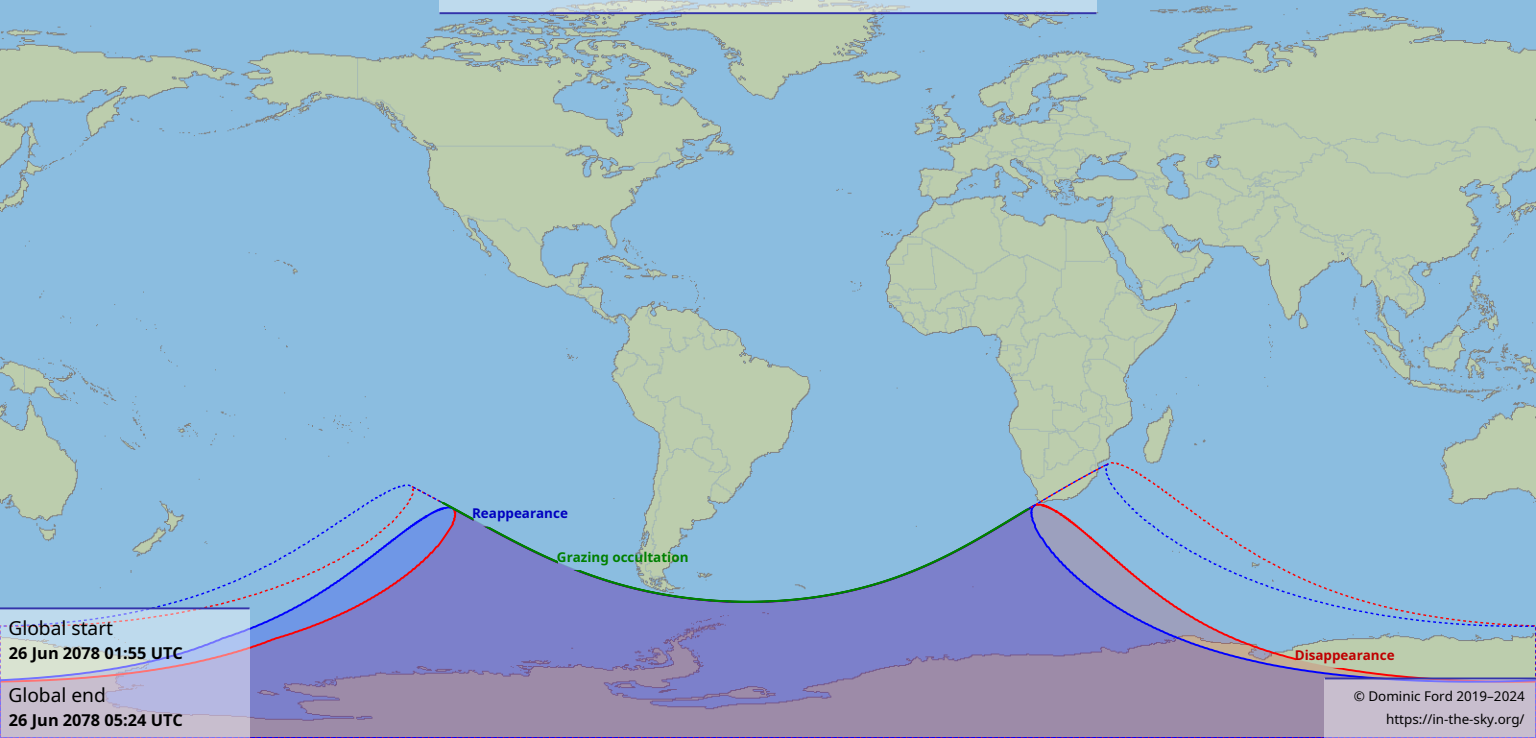

Visibility of the lunar occultation of Sigma Sagittarii on 26 Jun 2078

Global start
26 Jun 2078 01:55 UTC

Global end
26 Jun 2078 05:24 UTC

Reappearance

Grazing occultation

Disappearance