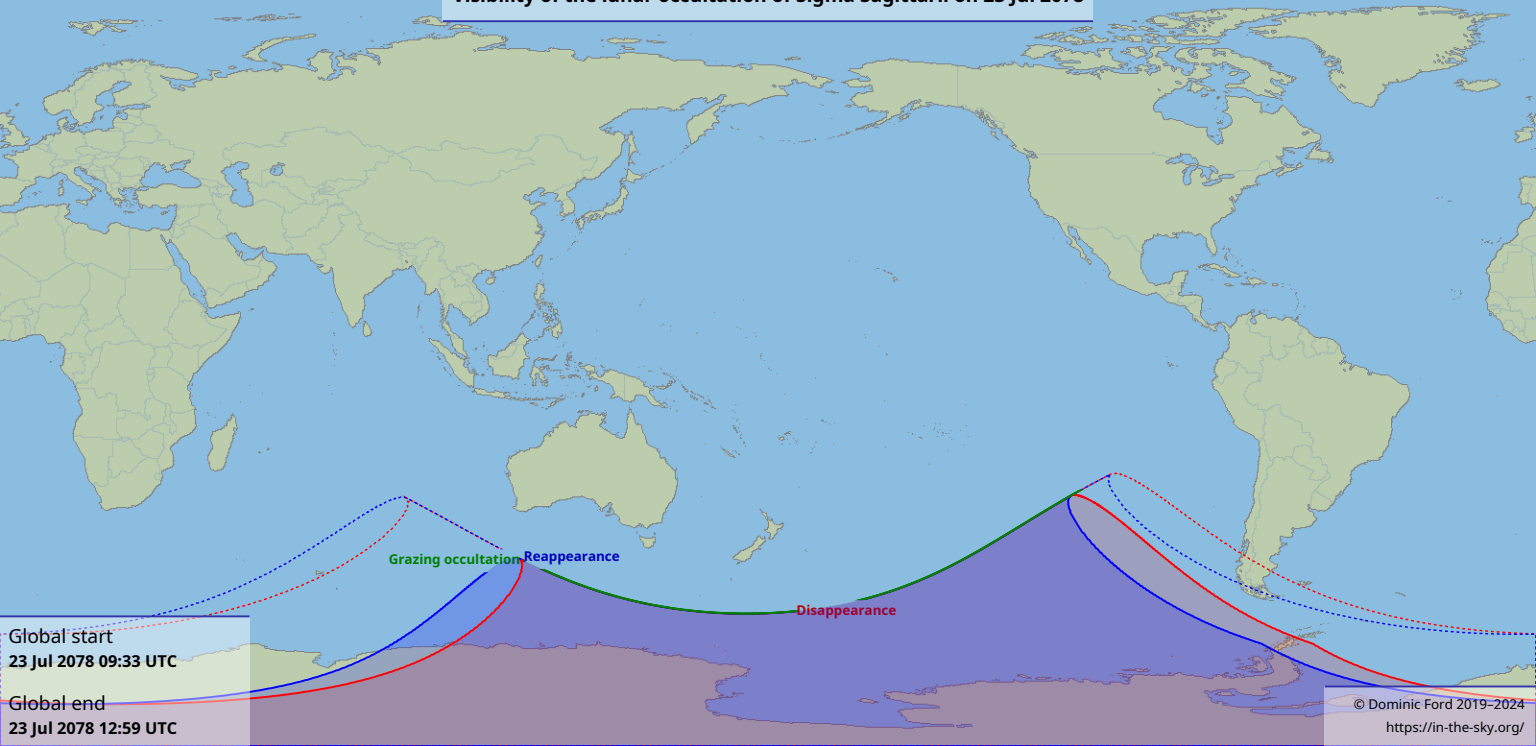

# Visibility of the lunar occultation of Sigma Sagittarii on 23 Jul 2078

Global start  
23 Jul 2078 09:33 UTC

Global end  
23 Jul 2078 12:59 UTC

Grazing occultation

Reappearance

Disappearance