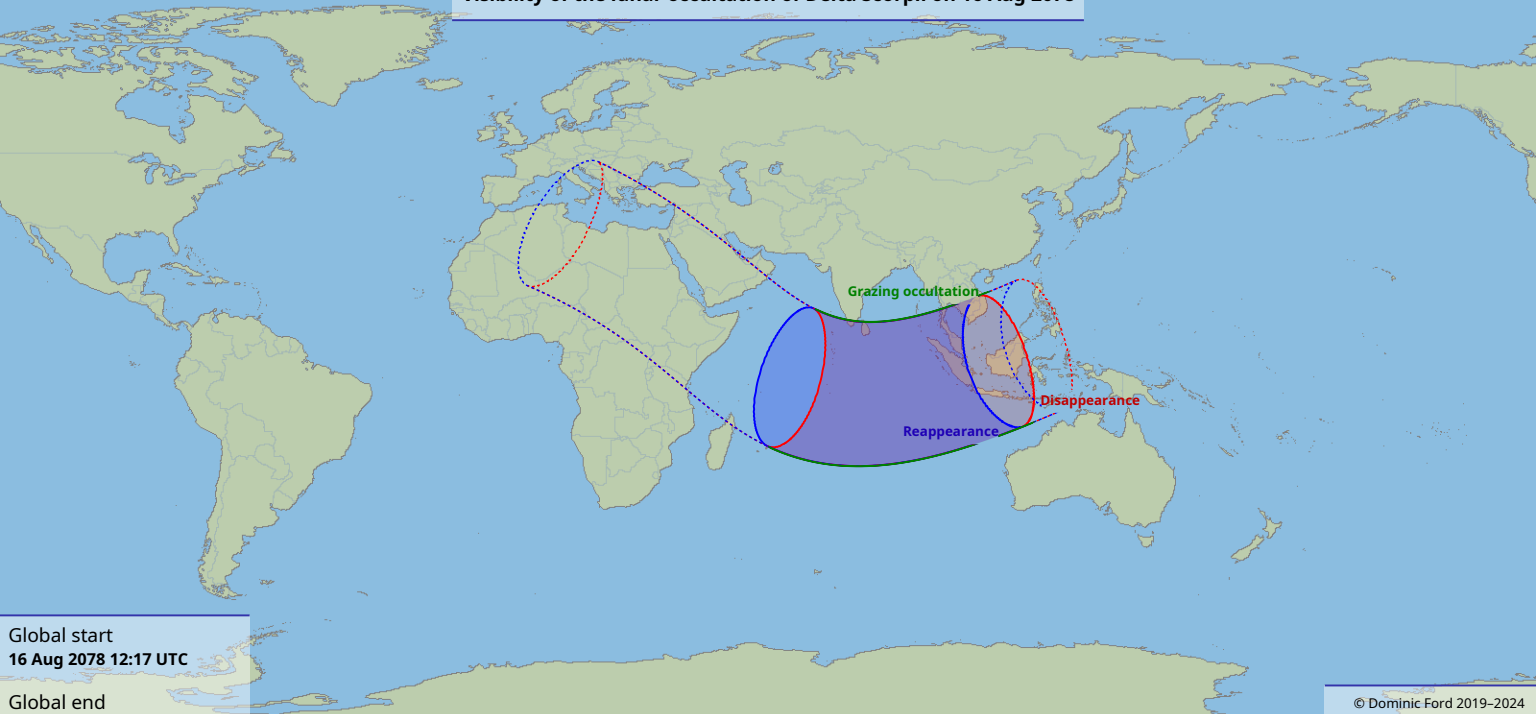

# Visibility of the lunar occultation of Delta Scorpii on 16 Aug 2078

Global start  
16 Aug 2078 12:17 UTC

Global end  
16 Aug 2078 16:45 UTC