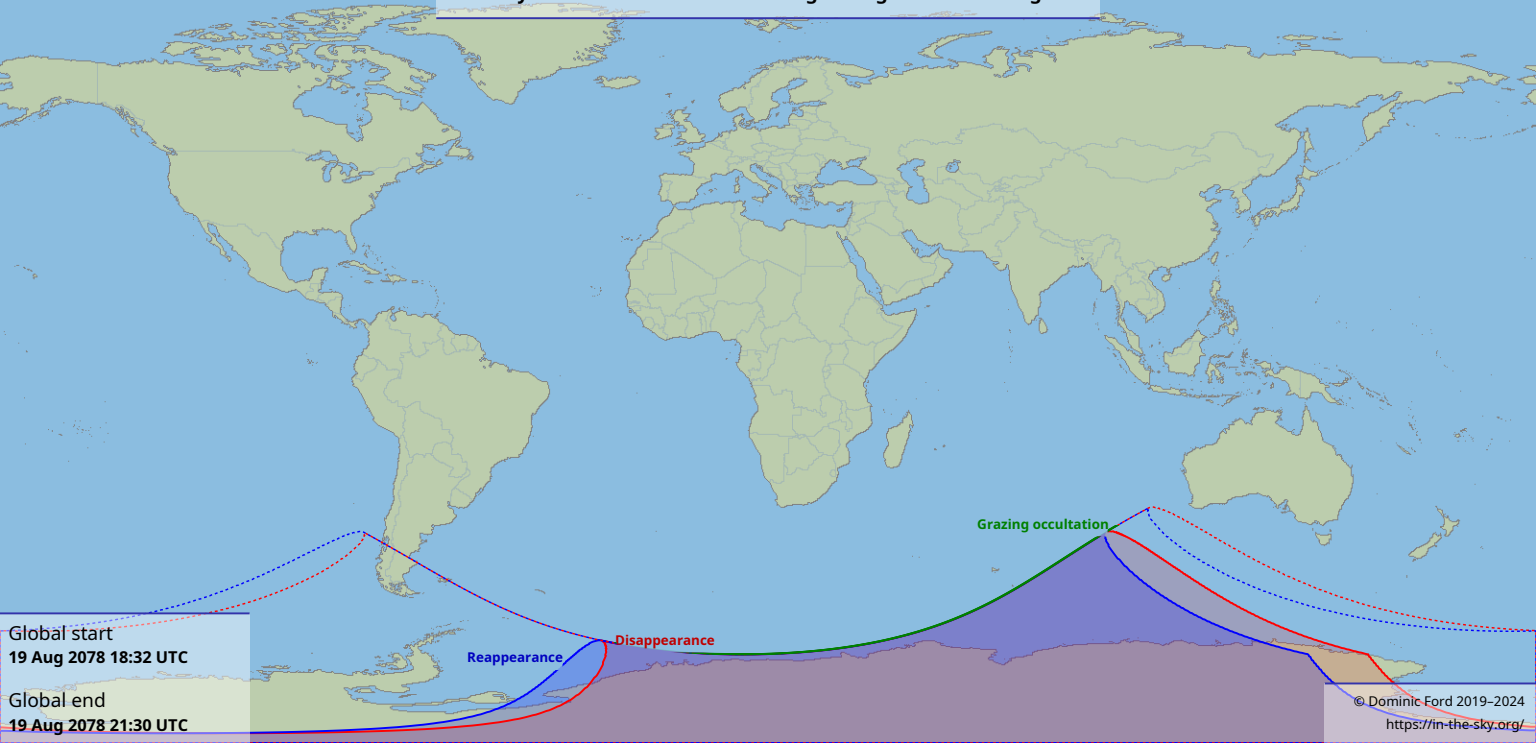

# Visibility of the lunar occultation of Sigma Sagittarii on 19 Aug 2078

Global start  
19 Aug 2078 18:32 UTC

Global end  
19 Aug 2078 21:30 UTC

Reappearance

Disappearance

Grazing occultation