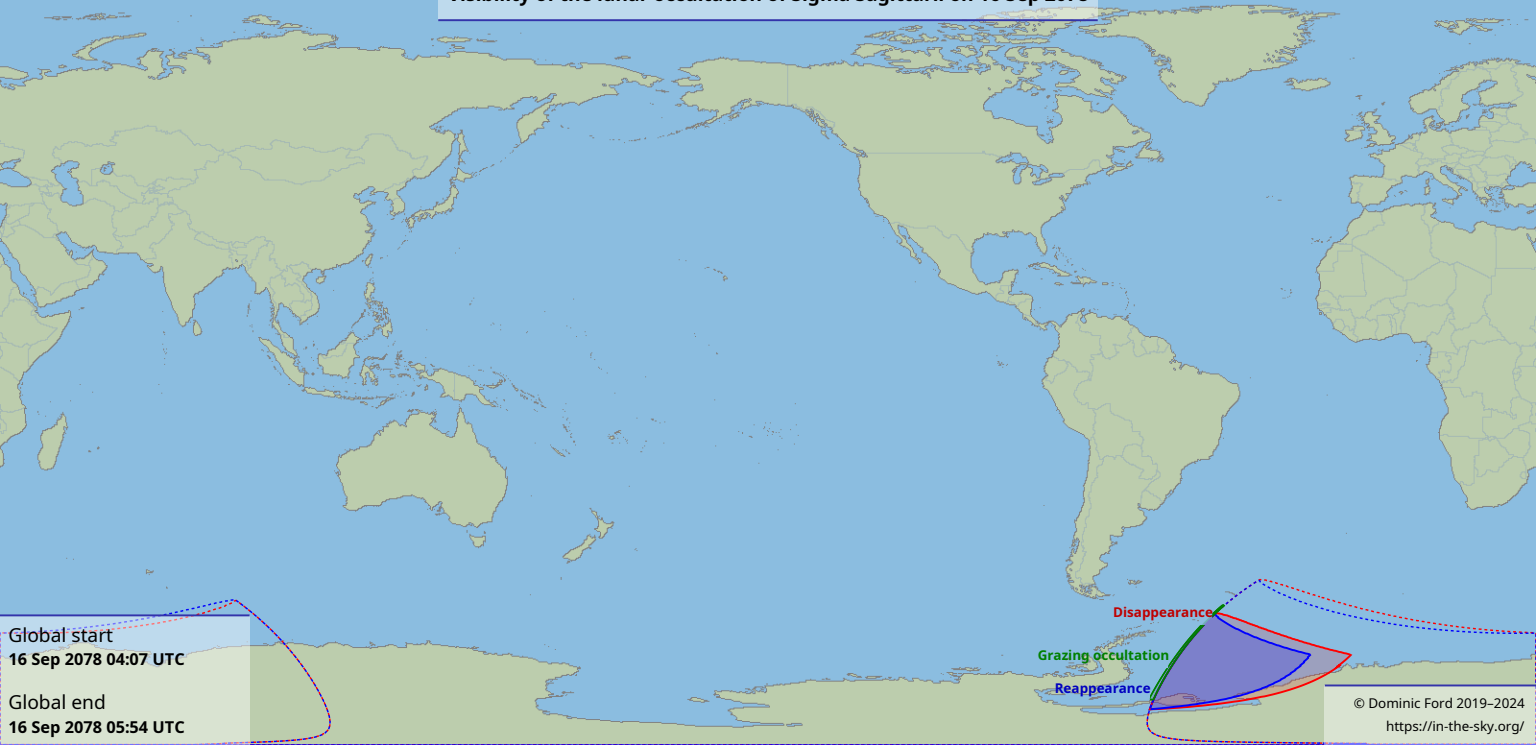

Visibility of the lunar occultation of Sigma Sagittarii on 16 Sep 2078

Global start
16 Sep 2078 04:07 UTC

Global end
16 Sep 2078 05:54 UTC

Disappearance
Grazing occultation
Reappearance