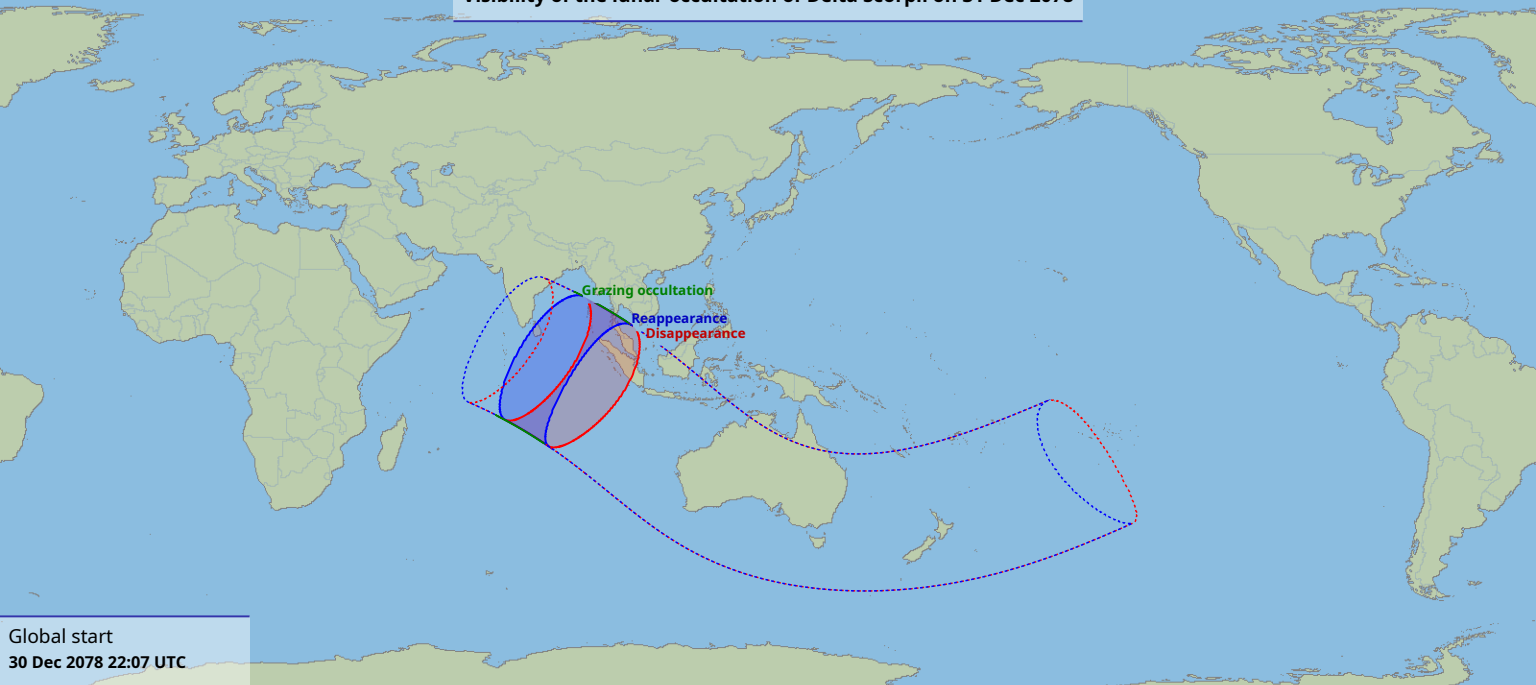

Visibility of the lunar occultation of Delta Scorpii on 31 Dec 2078

Global start
30 Dec 2078 22:07 UTC

Global end
31 Dec 2078 02:42 UTC