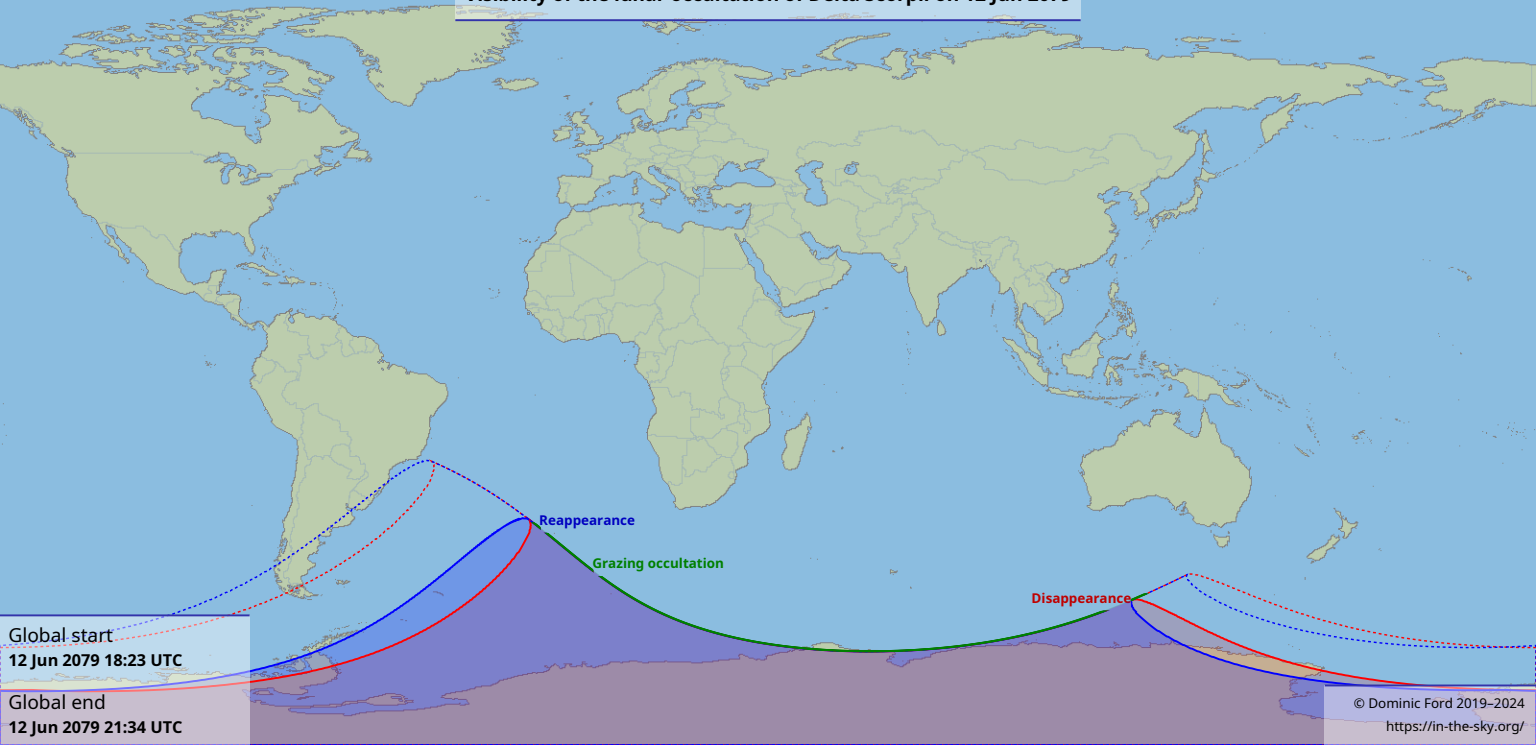

Visibility of the lunar occultation of Delta Scorpii on 12 Jun 2079

Global start
12 Jun 2079 18:23 UTC

Global end
12 Jun 2079 21:34 UTC

Reappearance

Grazing occultation

Disappearance