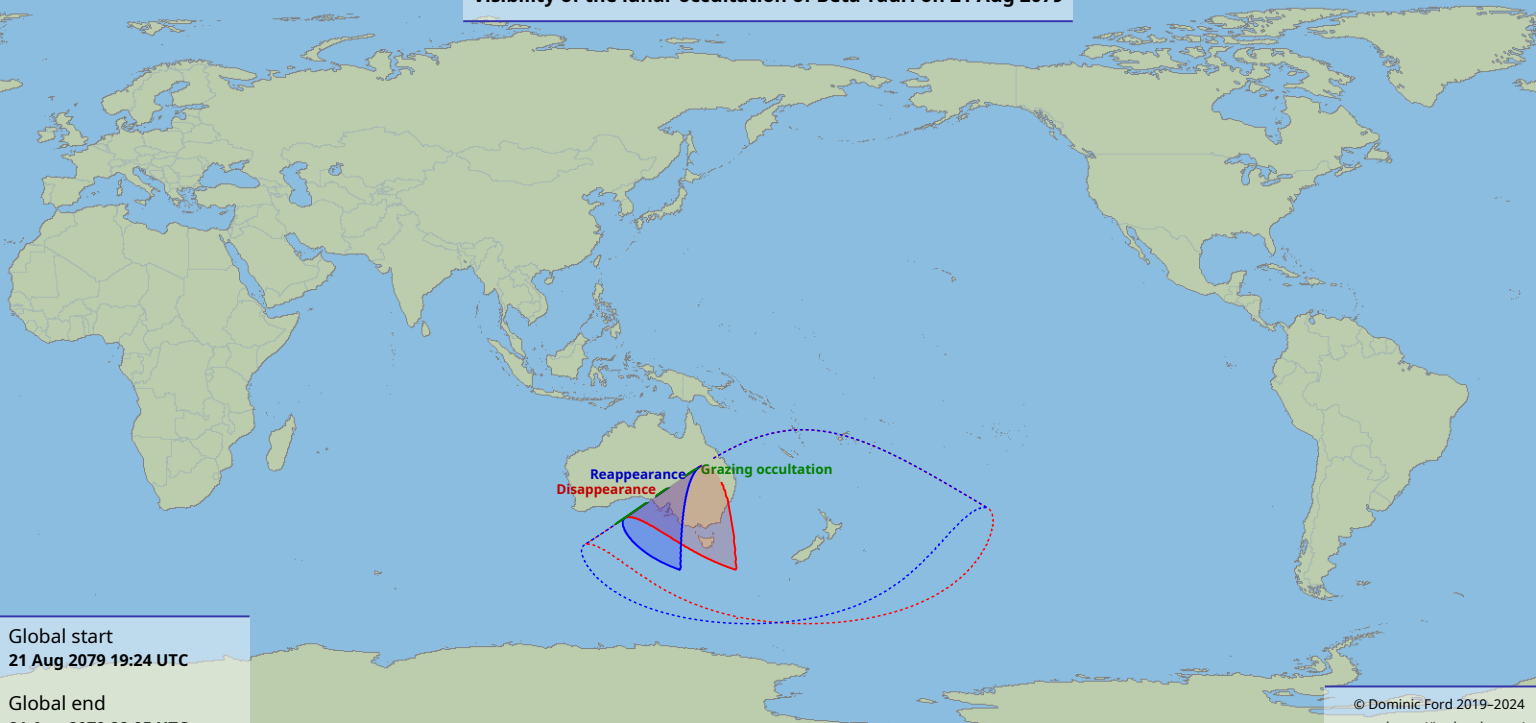

# Visibility of the lunar occultation of Beta Tauri on 21 Aug 2079

Global start  
21 Aug 2079 19:24 UTC

Global end  
21 Aug 2079 22:05 UTC