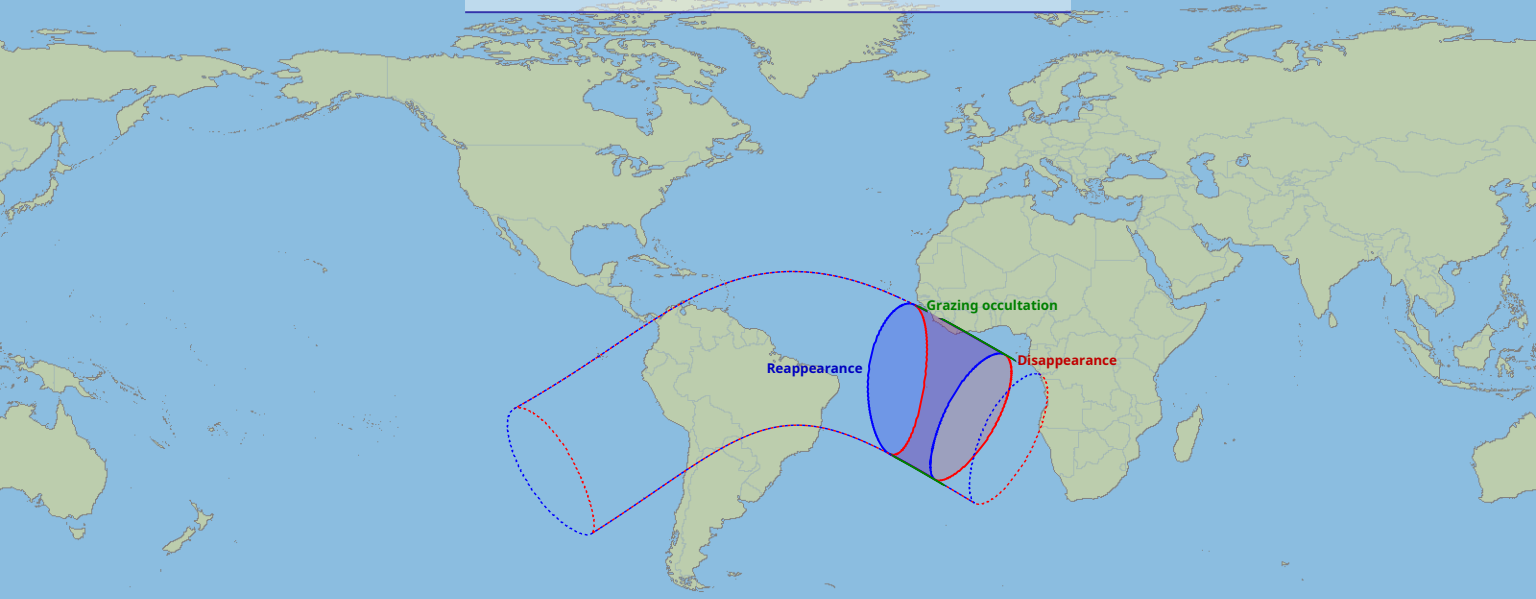

Visibility of the lunar occultation of Beta Tauri on 23 Apr 2080

Global start
23 Apr 2080 16:48 UTC

Global end
23 Apr 2080 20:45 UTC