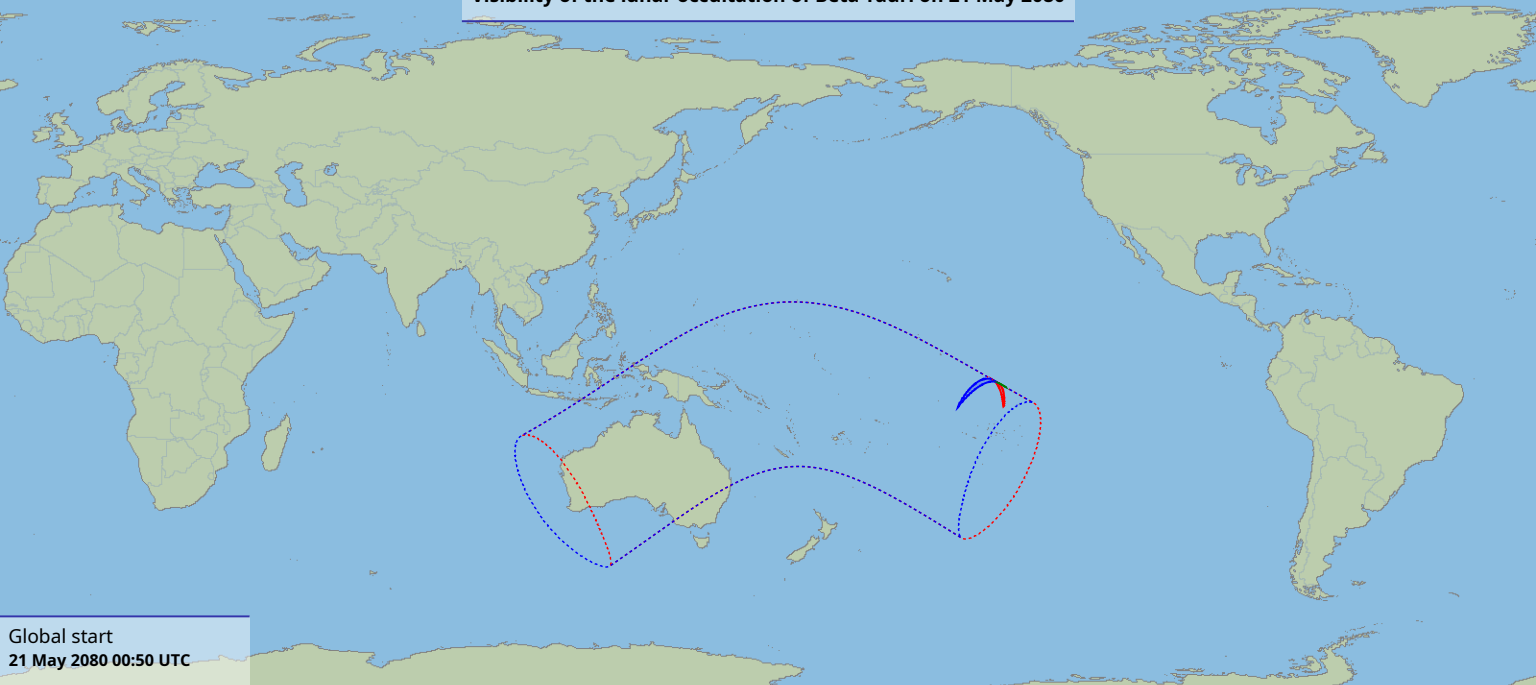

Visibility of the lunar occultation of Beta Tauri on 21 May 2080

Global start
21 May 2080 00:50 UTC

Global end
21 May 2080 04:37 UTC